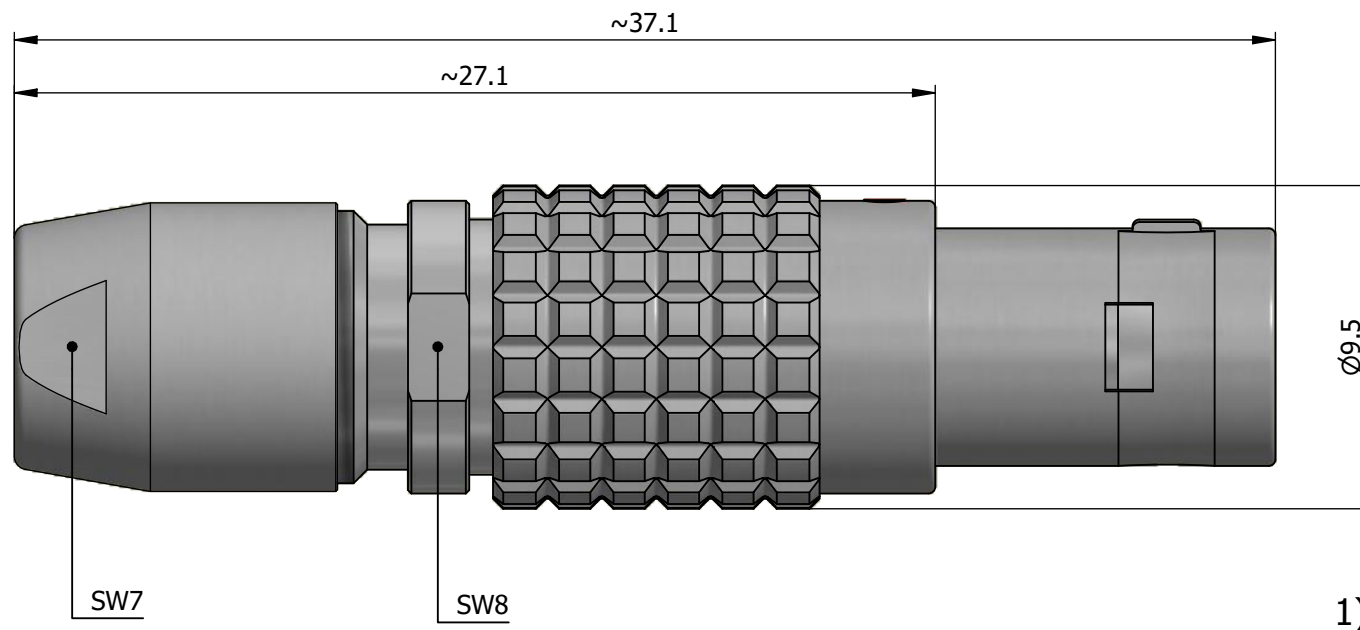

All dimensions are in millimeters (mm)

Alignment Key
Front View

Insert Configuration
Rear View

Note:

1) This picture is generic and for illustrative purposes only, and may show different keying, materials, colour, finish, and contact configuration. Minor shape or feature variations to actual item may be present.

All additional information are documented on the datasheet (See below link or QR Code)
www.lemo.com/pdf/FGG.0B.307.CLAD42.pdf

Model	Alignment Key	Series	Insert Config.	Housing	Insulator	Contact	Collet Type	Cable Ø	Variant
FGG	.0B	.307	.CLAD42						