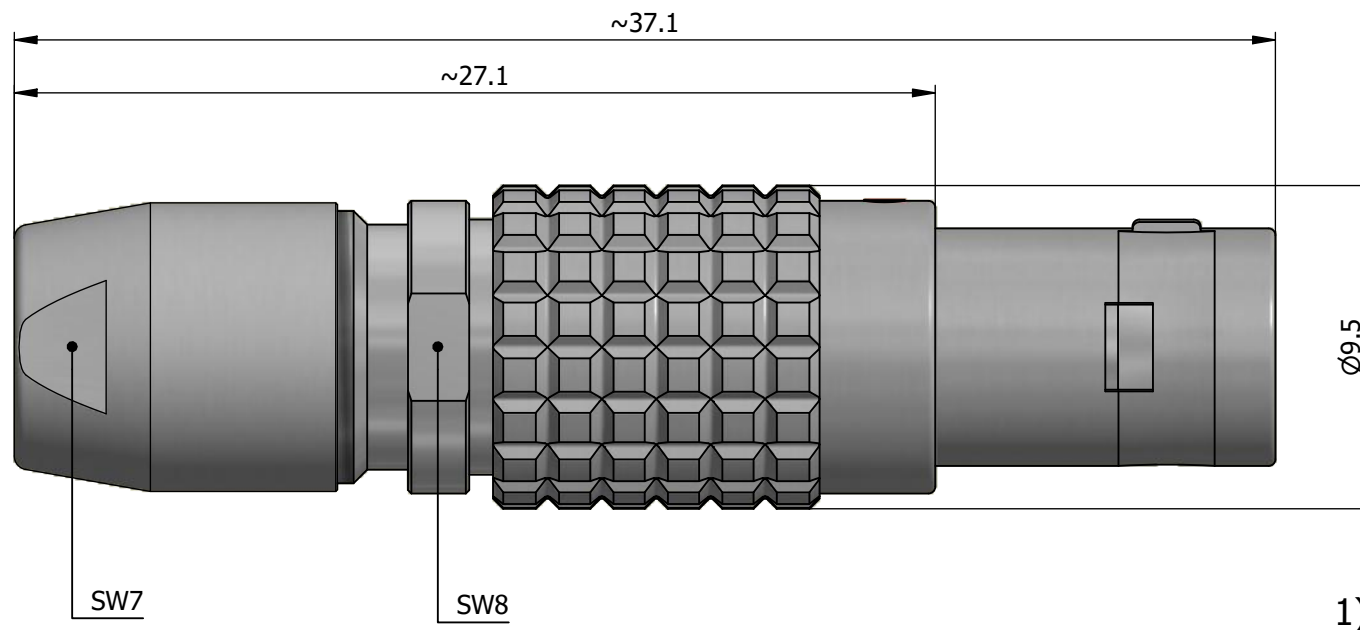

All dimensions are in millimeters (mm)

Alignment Key
Front View

Insert Configuration
Rear View

1)

Note:

1) This picture is generic and for illustrative purposes only, and may show different keying, materials, colour, finish, and contact configuration. Minor shape or feature variations to actual item may be present.

All additional information are documented on the datasheet (See below link or QR Code)
www.lemo.com/pdf/FGG.0B.306.CLAD52.pdf

Model	Alignment Key	Series	Insert Config.	Housing	Insulator	Contact	Collet Type	Cable Ø	Variant
FGG	.0B	.306	.CLAD52						