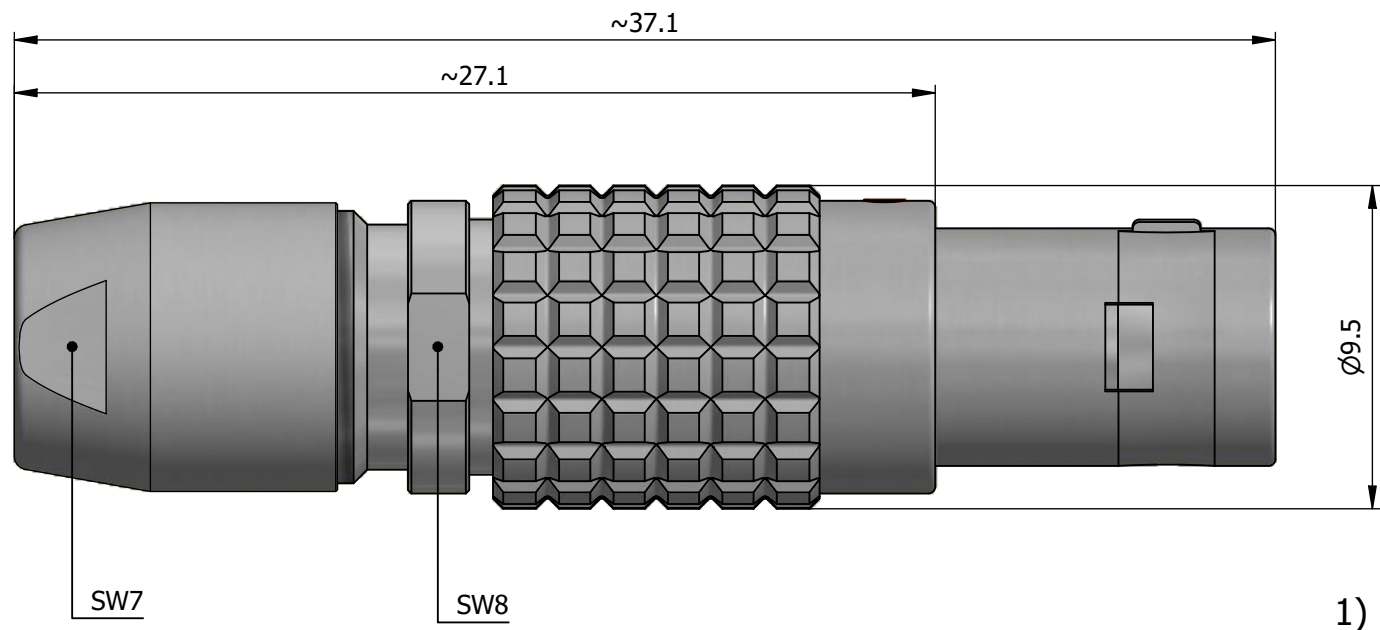

All dimensions are in millimeters (mm)

Alignment Key
Front View

Insert Configuration
Rear View

1)

Note:

1) This picture is generic and for illustrative purposes only, and may show different keying, materials, colour, finish, and contact configuration. Minor shape or feature variations to actual item may be present.

All additional information are documented on the datasheet (See below link or QR Code)
www.lemo.com/pdf/FGG.0B.306.CLAD22.pdf

Model	Alignment Key	Series	Insert Config.	Housing	Insulator	Contact	Collet Type	Cable Ø	Variant
FGG	.0B	.306	.CLAD22						