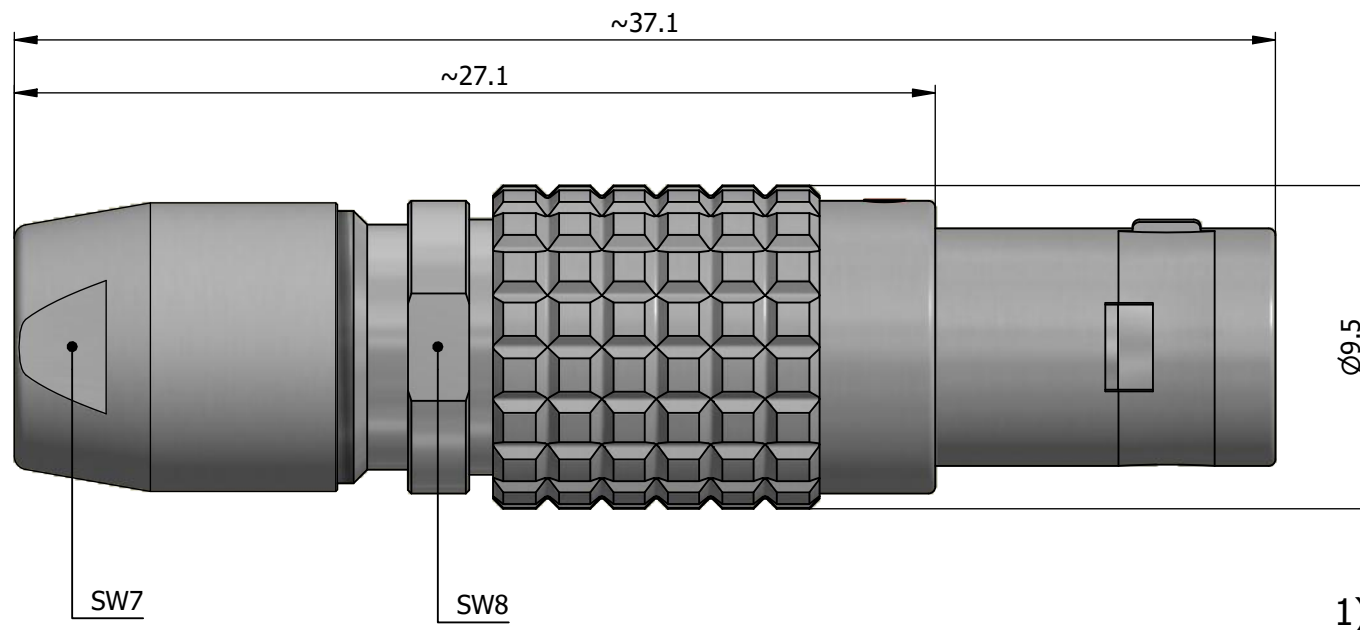

All dimensions are in millimeters (mm)

Alignment Key
Front View

Insert Configuration
Rear View

Note:

1) This picture is generic and for illustrative purposes only, and may show different keying, materials, colour, finish, and contact configuration. Minor shape or feature variations to actual item may be present.

All additional information are documented on the datasheet (See below link or QR Code)
www.lemo.com/pdf/FGG.0B.305.CLAD52.pdf

Model	Alignment Key	Series	Insert Config.	Housing	Insulator	Contact	Collet Type	Cable Ø	Variant
FGG	.0B	.305	.CLAD52						