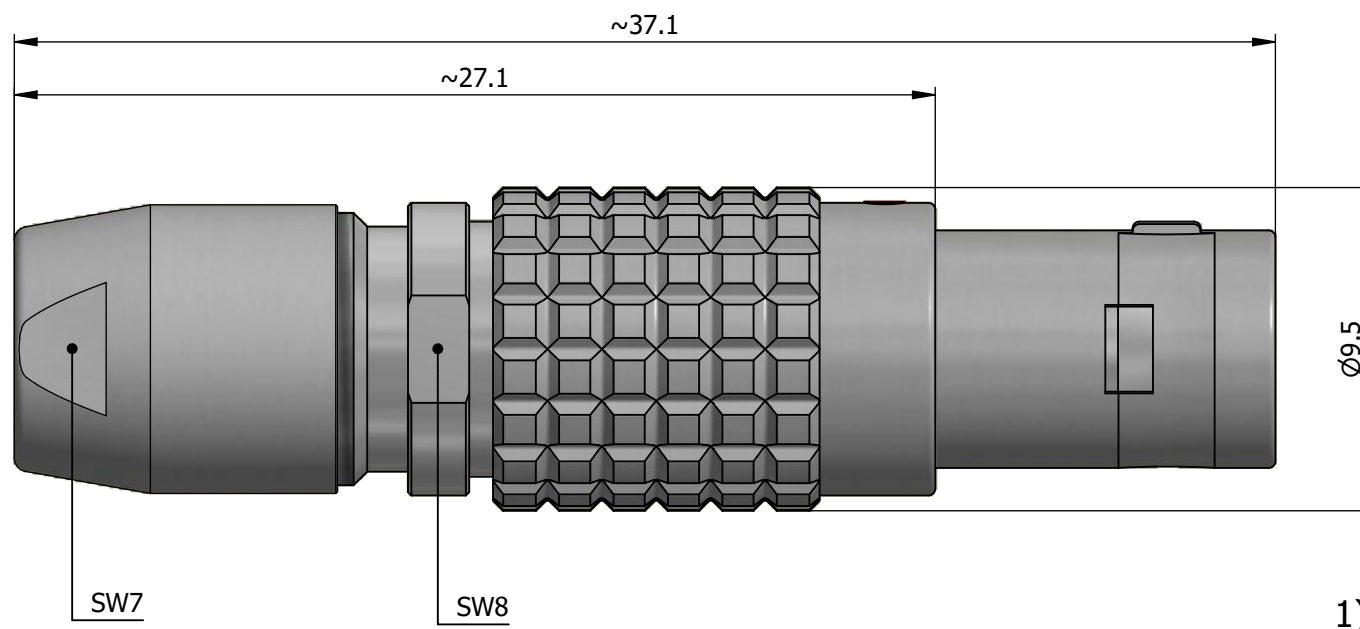

All dimensions are in millimeters (mm)

Alignment Key  
Front View

Insert Configuration  
Rear View

1)

**Note:**

1) This picture is generic and for illustrative purposes only, and may show different keying, materials, colour, finish, and contact configuration. Minor shape or feature variations to actual item may be present.

All additional information are documented on the datasheet (See below link or QR Code)  
[www.lemo.com/pdf/FGG.0B.304.CLAD56.pdf](http://www.lemo.com/pdf/FGG.0B.304.CLAD56.pdf)

Model	Alignment Key	Series	Insert Config.	Housing	Insulator	Contact	Collet Type	Cable Ø	Variant
FGG	.0B	.304	.CLAD56						