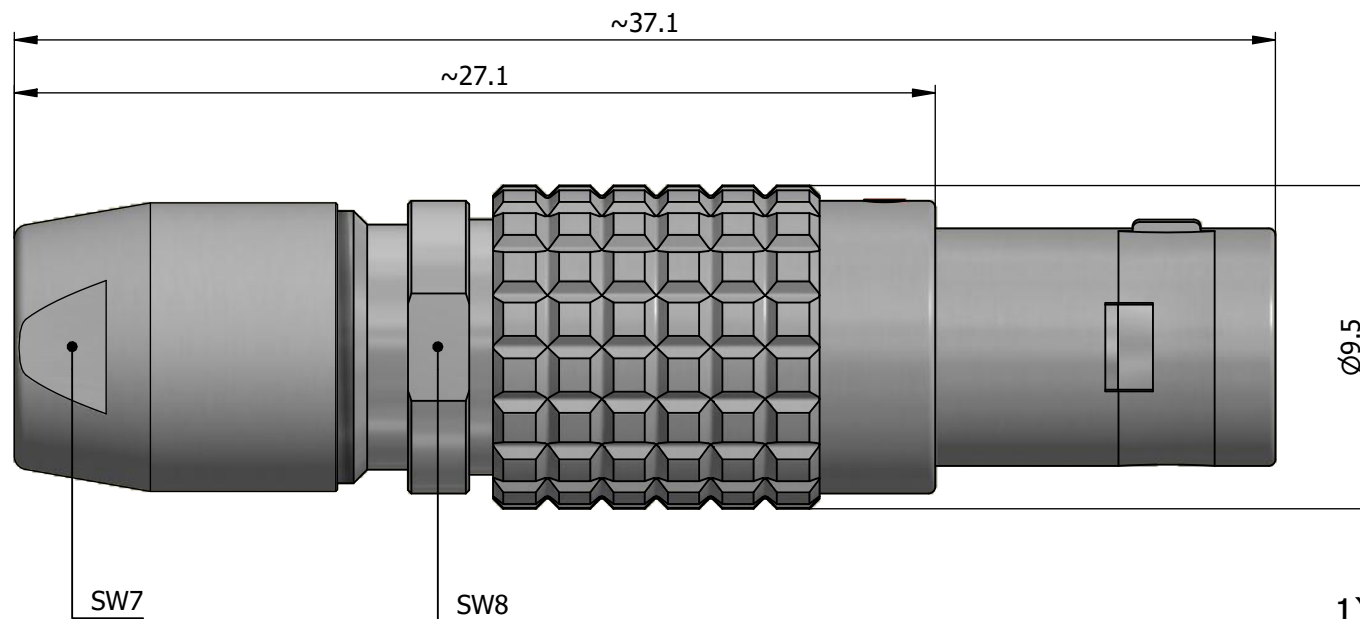

All dimensions are in millimeters (mm)

Alignment Key
Front View

Insert Configuration
Rear View

1)

Note:

1) This picture is generic and for illustrative purposes only, and may show different keying, materials, colour, finish, and contact configuration. Minor shape or feature variations to actual item may be present.

All additional information are documented on the datasheet (See below link or QR Code)
www.lemo.com/pdf/FGG.0B.304.CLAD52.pdf

Model	Alignment Key	Series	Insert Config.	Housing	Insulator	Contact	Collet Type	Cable Ø	Variant
FGG	.0B	.304	.CLAD52						