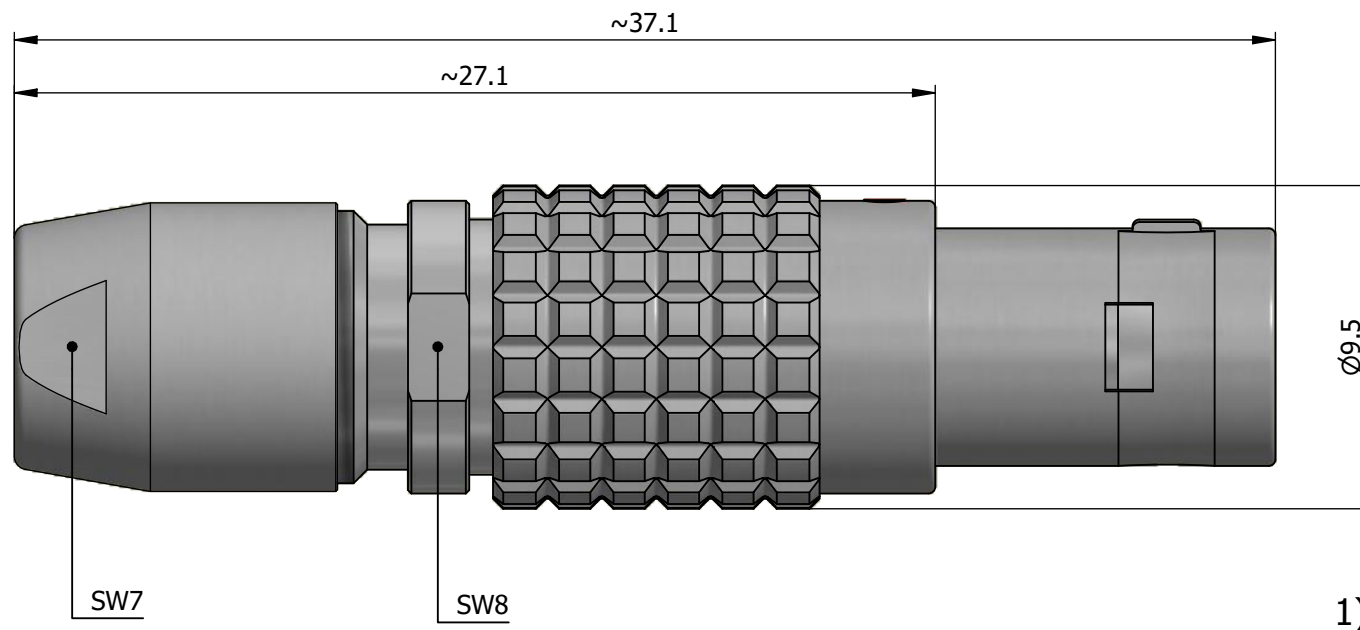

All dimensions are in millimeters (mm)

Alignment Key  
Front View

Insert Configuration  
Rear View

1)

**Note:**

1) This picture is generic and for illustrative purposes only, and may show different keying, materials, colour, finish, and contact configuration. Minor shape or feature variations to actual item may be present.

All additional information are documented on the datasheet (See below link or QR Code)  
[www.lemo.com/pdf/FGG.0B.304.CLAD32.pdf](http://www.lemo.com/pdf/FGG.0B.304.CLAD32.pdf)

Model	Alignment Key	Series	Insert Config.	Housing	Insulator	Contact	Collet Type	Cable Ø	Variant
FGG	.0B	.304	.CLAD32						