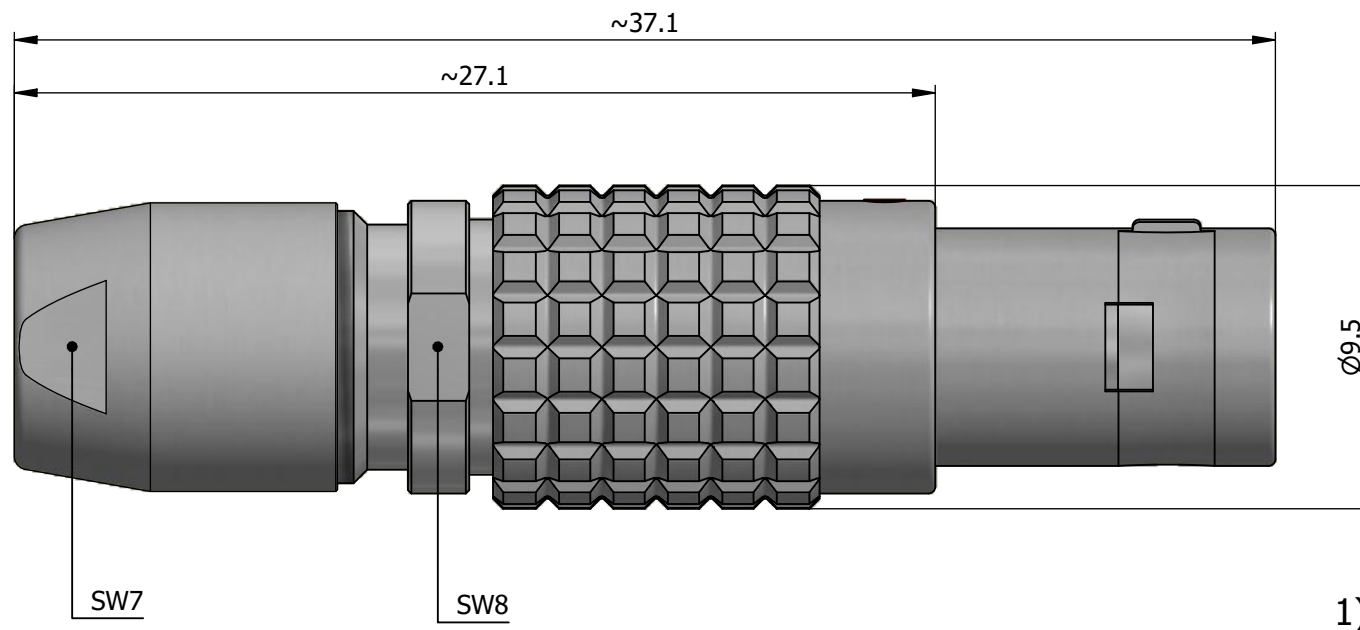

All dimensions are in millimeters (mm)

Alignment Key  
Front View

Insert Configuration  
Rear View

1)

**Note:**

1) This picture is generic and for illustrative purposes only, and may show different keying, materials, colour, finish, and contact configuration. Minor shape or feature variations to actual item may be present.

All additional information are documented on the datasheet (See below link or QR Code)  
[www.lemo.com/pdf/FGG.0B.304.CLAD22.pdf](http://www.lemo.com/pdf/FGG.0B.304.CLAD22.pdf)

Model	Alignment Key	Series	Insert Config.	Housing	Insulator	Contact	Collet Type	Cable Ø	Variant
FGG	.0B	.304	.CLAD22						