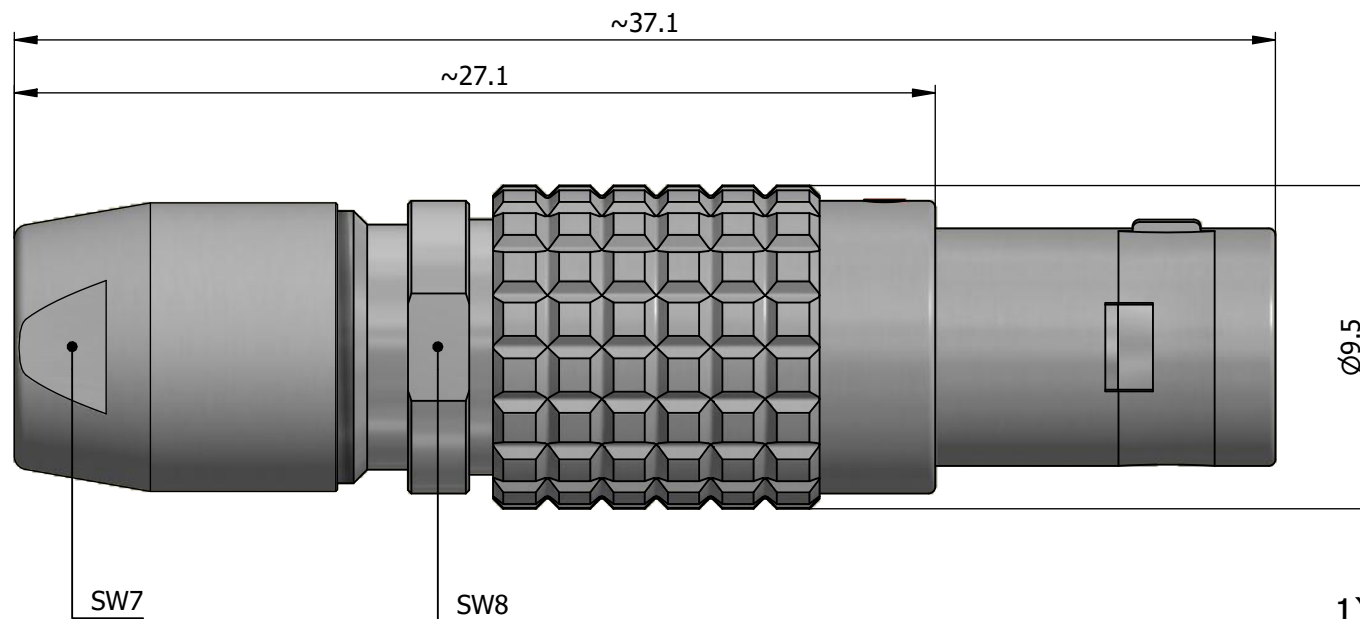

All dimensions are in millimeters (mm)

Alignment Key
Front View

Insert Configuration
Rear View

1)

Note:

1) This picture is generic and for illustrative purposes only, and may show different keying, materials, colour, finish, and contact configuration. Minor shape or feature variations to actual item may be present.

All additional information are documented on the datasheet (See below link or QR Code)
www.lemo.com/pdf/FGG.0B.302.CLAD56.pdf

Model	Alignment Key	Series	Insert Config.	Housing	Insulator	Contact	Collet Type	Cable Ø	Variant
FGG	.0B	.302	.CLAD56						