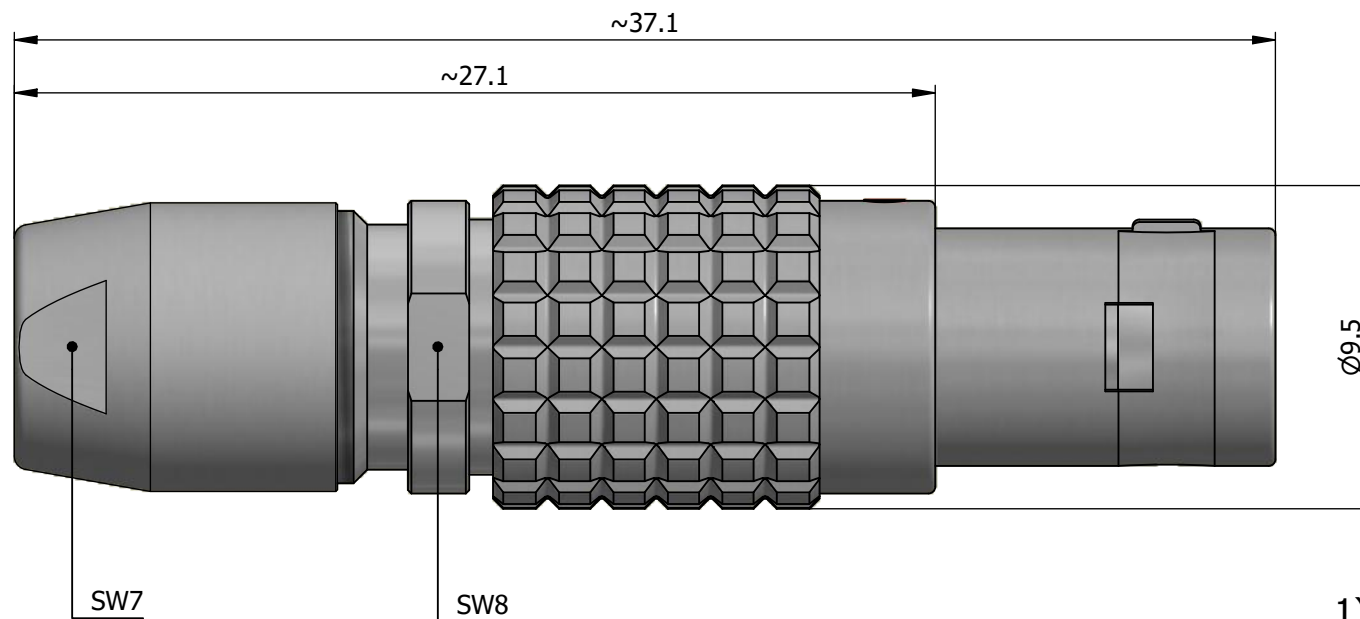

All dimensions are in millimeters (mm)

Alignment Key
Front View

Insert Configuration
Rear View

1)

Note:

1) This picture is generic and for illustrative purposes only, and may show different keying, materials, colour, finish, and contact configuration. Minor shape or feature variations to actual item may be present.

All additional information are documented on the datasheet (See below link or QR Code)
www.lemo.com/pdf/FGG.0B.302.CLAD52.pdf

Model	Alignment Key	Series	Insert Config.	Housing	Insulator	Contact	Collet Type	Cable Ø	Variant
FGG	.0B	.302	.CLAD52						