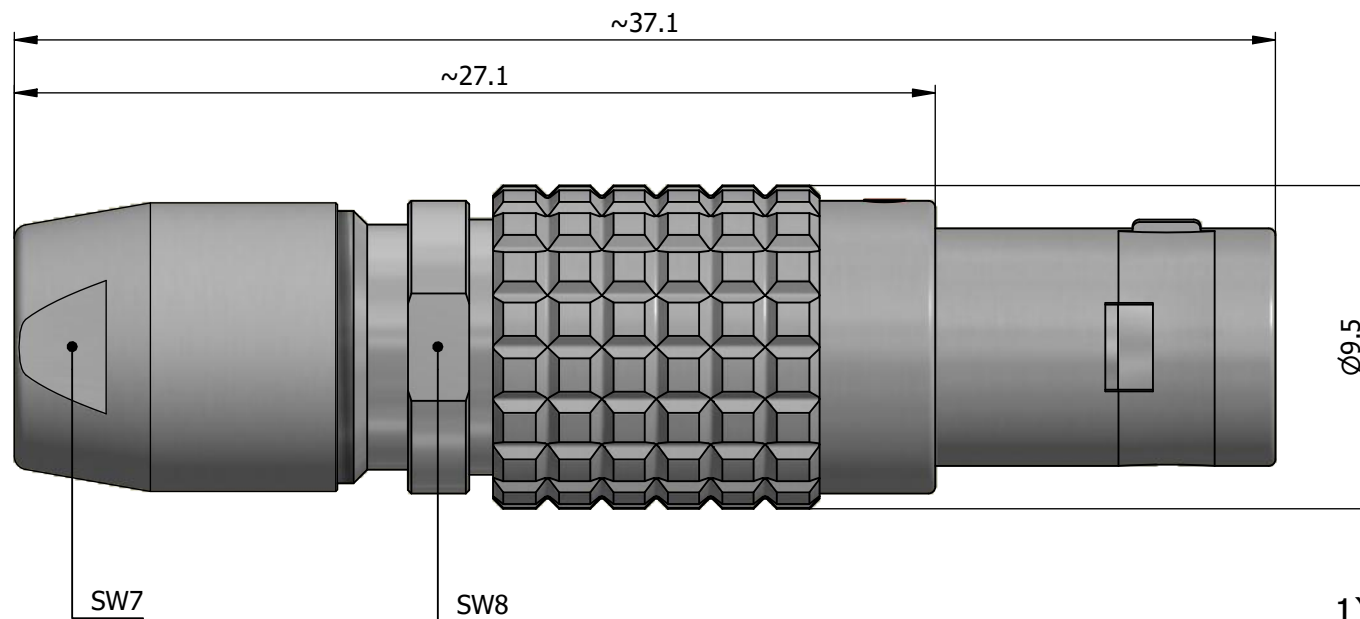

All dimensions are in millimeters (mm)

Alignment Key
Front View

Insert Configuration
Rear View

1)

Note:

1) This picture is generic and for illustrative purposes only, and may show different keying, materials, colour, finish, and contact configuration. Minor shape or feature variations to actual item may be present.

All additional information are documented on the datasheet (See below link or QR Code)
www.lemo.com/pdf/FGG.0B.302.CLAD42.pdf

Model	Alignment Key	Series	Insert Config.	Housing	Insulator	Contact	Collet Type	Cable Ø	Variant
FGG	.0B	.302	.CLAD42						