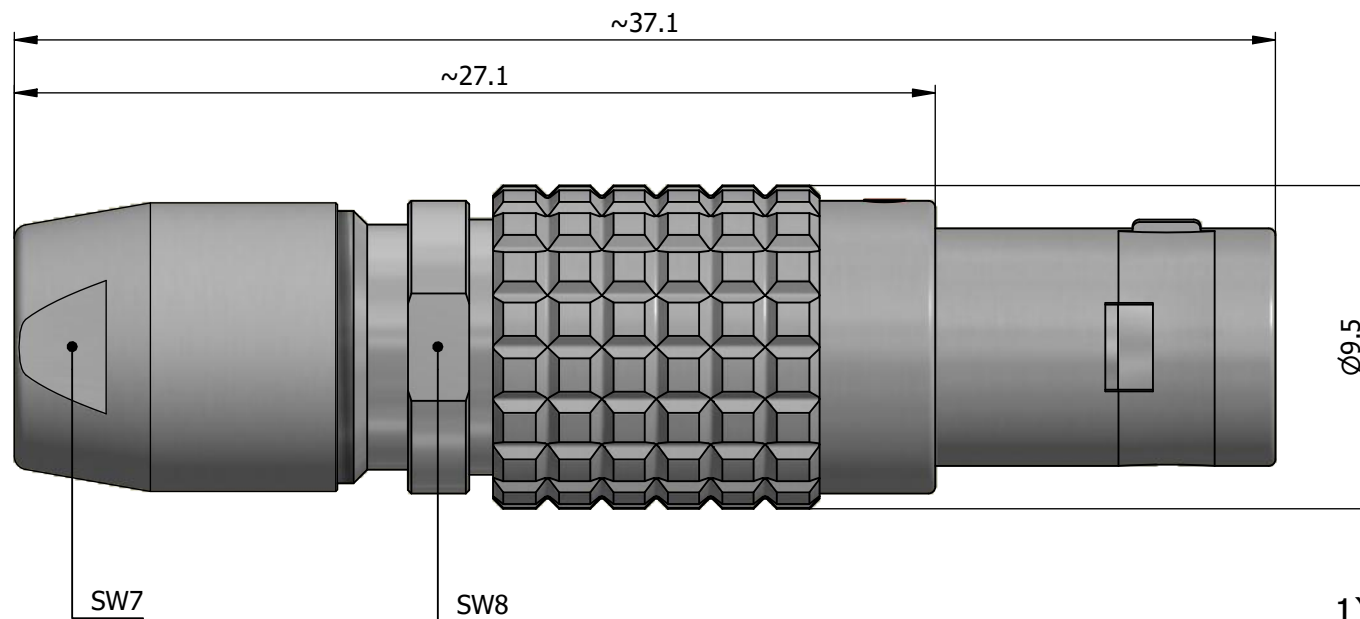

All dimensions are in millimeters (mm)

Alignment Key
Front View

Insert Configuration
Rear View

1)

Note:

1) This picture is generic and for illustrative purposes only, and may show different keying, materials, colour, finish, and contact configuration. Minor shape or feature variations to actual item may be present.

All additional information are documented on the datasheet (See below link or QR Code)
www.lemo.com/pdf/FGG.0B.302.CLAD32.pdf

Model	Alignment Key	Series	Insert Config.	Housing	Insulator	Contact	Collet Type	Cable Ø	Variant
FGG	.0B	.302	.CLAD32						