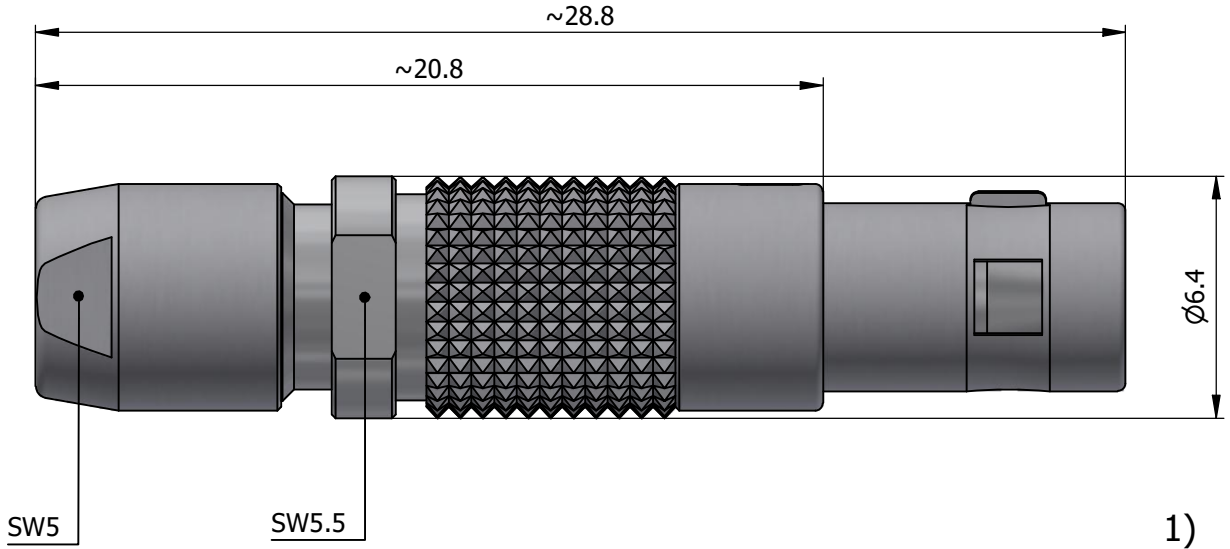

All dimensions are in millimeters (mm)

Alignment Key
Front View

Insert Configuration
Rear View

Note:

1) This picture is generic and for illustrative purposes only, and may show different keying, materials, colour, finish, and contact configuration. Minor shape or feature variations to actual item may be present.

All additional information are documented on the datasheet (See below link or QR Code)
www.lemo.com/pdf/FGG.00.305.CLAD27.pdf

Model	Series	Insert Config.	Housing	Insulator	Contact	Collet Type	Cable Ø	Variant
FGG.00	.305	.CLAD27						