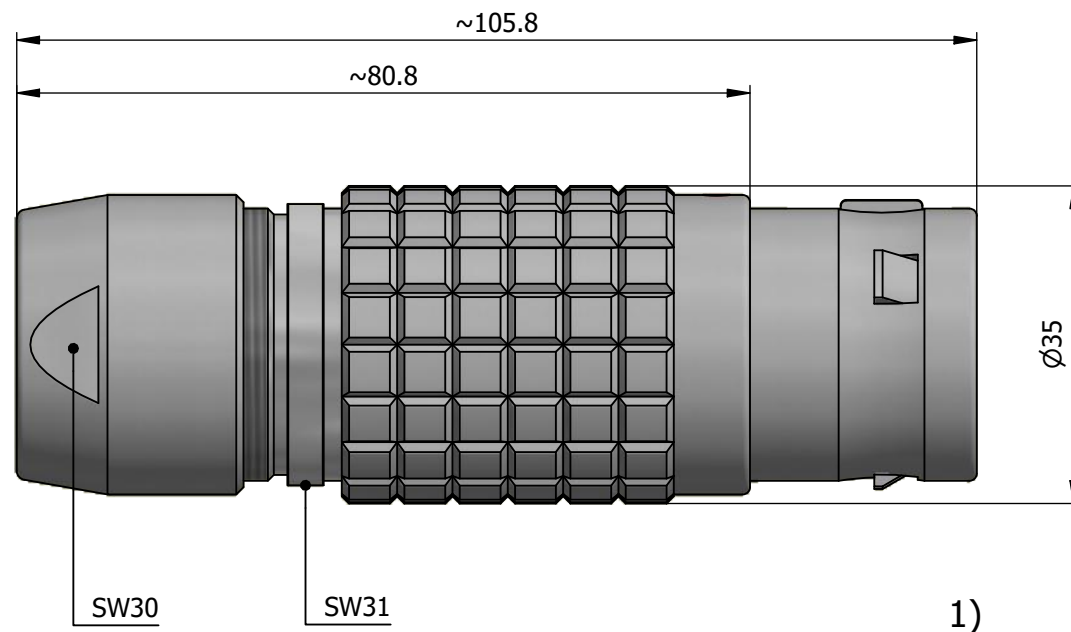

All dimensions are in millimeters (mm)

Alignment Key
Front View

Insert Configuration
Rear View

Note:

1) This picture is generic and for illustrative purposes only, and may show different keying, materials, colour, finish, and contact configuration. Minor shape or feature variations to actual item may be present.

All additional information are documented on the datasheet (See below link or QR Code)
www.lemo.com/pdf/FGB.5B.260.CLCD195.pdf

Model	Alignment Key	Series	Insert Config.	Housing	Insulator	Contact	Collet Type	Cable Ø	Variant
FGB	.5B	.260	.CLCD	195					