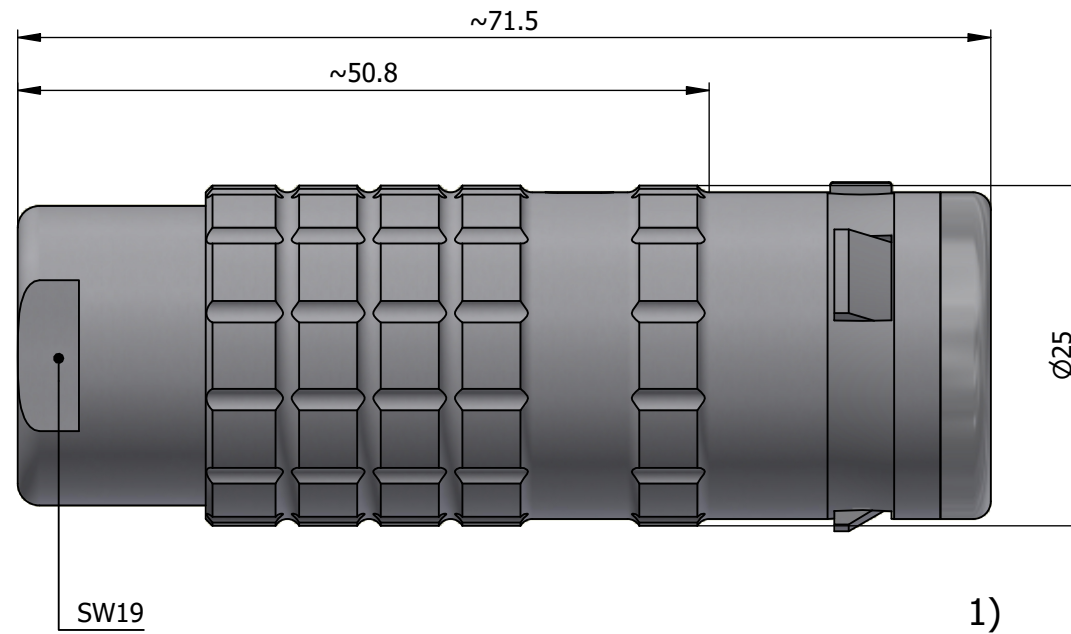

All dimensions are in millimeters (mm)

Alignment Key
Front View

Insert Configuration
Rear View

Note:

1) This picture is generic and for illustrative purposes only, and may show different keying, materials, colour, finish, and contact configuration. Minor shape or feature variations to actual item may be present.

All additional information are documented on the datasheet (See below link or QR Code)
www.lemo.com/pdf/FGB.4K.348.CLCC10.pdf

| Model | Alignment Key | Series | Insert Config. | Housing | Insulator | Contact | Collet Type | Cable Ø | Variant |
|-------|---------------|--------|----------------|---------|-----------|---------|-------------|---------|---------|
| FGB | . | 4K | . | 348 | . | CLCC | 10 | | |