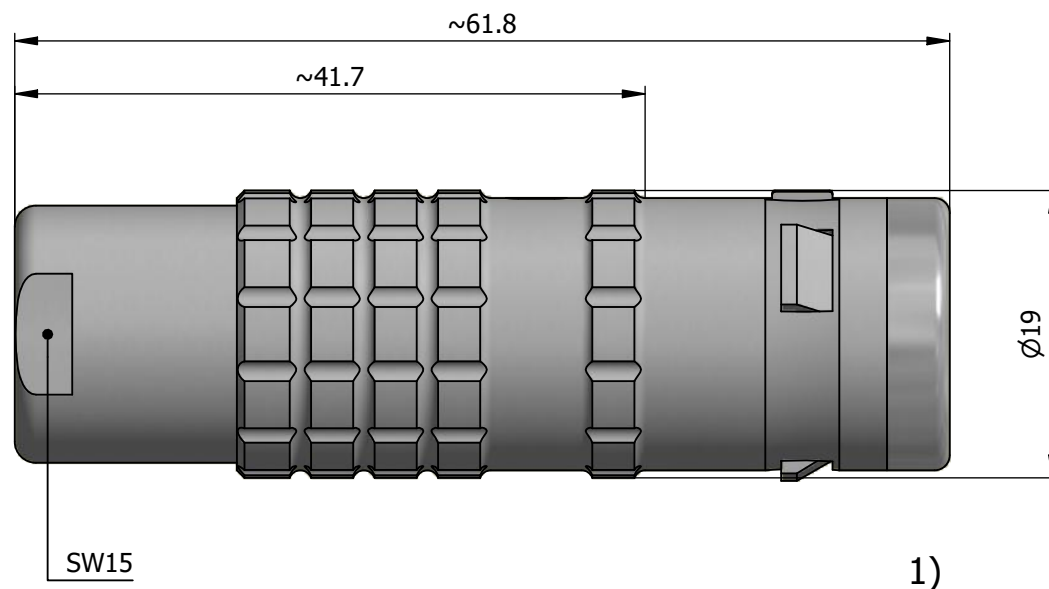

All dimensions are in millimeters (mm)

Alignment Key
Front View

Insert Configuration
Rear View

Note:

1) This picture is generic and for illustrative purposes only, and may show different keying, materials, colour, finish, and contact configuration. Minor shape or feature variations to actual item may be present.

All additional information are documented on the datasheet (See below link or QR Code)
www.lemo.com/pdf/FGB.3K.326.CYZC75H.pdf

Model	Alignment Key	Series	Insert Config.	Housing	Insulator	Contact	Collet Type	Cable Ø	Variant
FGB		3K	326	CYZC	75H				