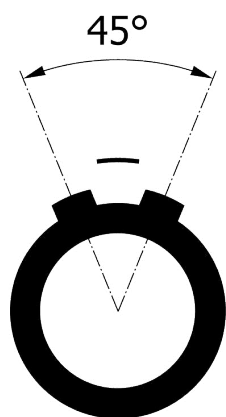

All dimensions are in millimeters (mm)

Alignment Key
Front View

Insert Configuration
Rear View

Note:

1) This picture is generic and for illustrative purposes only, and may show different keying, materials, colour, finish, and contact configuration. Minor shape or feature variations to actual item may be present.

All additional information are documented on the datasheet (See below link or QR Code)
www.lemo.com/pdf/FGB.3K.326.CYZC75H.pdf

Model	Alignment Key	Series	Insert Config.	Housing	Insulator	Contact	Collet Type	Cable Ø	Variant
FGB		3K	326	CYZC	75H				