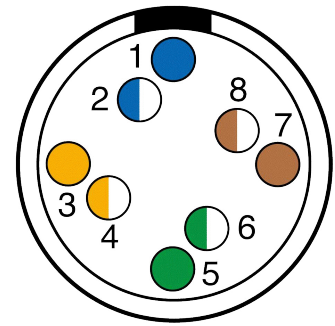

All dimensions are in millimeters (mm)

Alignment Key
Front View

Insert Configuration
Rear View

Note:

1) This picture is generic and for illustrative purposes only, and may show different keying, materials, colour, finish, and contact configuration. Minor shape or feature variations to actual item may be present.

All additional information are documented on the datasheet (See below link or QR Code)
www.lemo.com/pdf/FGB.2K.514.CYCC65.pdf

Model	Alignment Key	Series	Insert Config.	Housing	Insulator	Contact	Collet Type	Cable Ø	Variant
FGB	.2K	.514	.CYCC65						

<p>Datasheet</p>	<p>Straight plug, cable collet</p> <p>Series 2K</p>		<p>Drawn 27.10.2022 MARI/MARI</p>
	<p>LEMO LEMO SA Chemin des Champs-Courbes 28 1024 Ecublens - SWITZERLAND</p>		<p>Checked 27.10.2022 OBAR</p>
	<p>Tel. (+41 21) 695 16 00 email : info@lemo.com www.lemo.com</p>		<p>Modified 00 27.10.2022/MARI</p>
	<p>CD</p>		<p>DO NOT SCALE DRAWING</p>
<p>FGB.2K.514.CYCC65</p>			