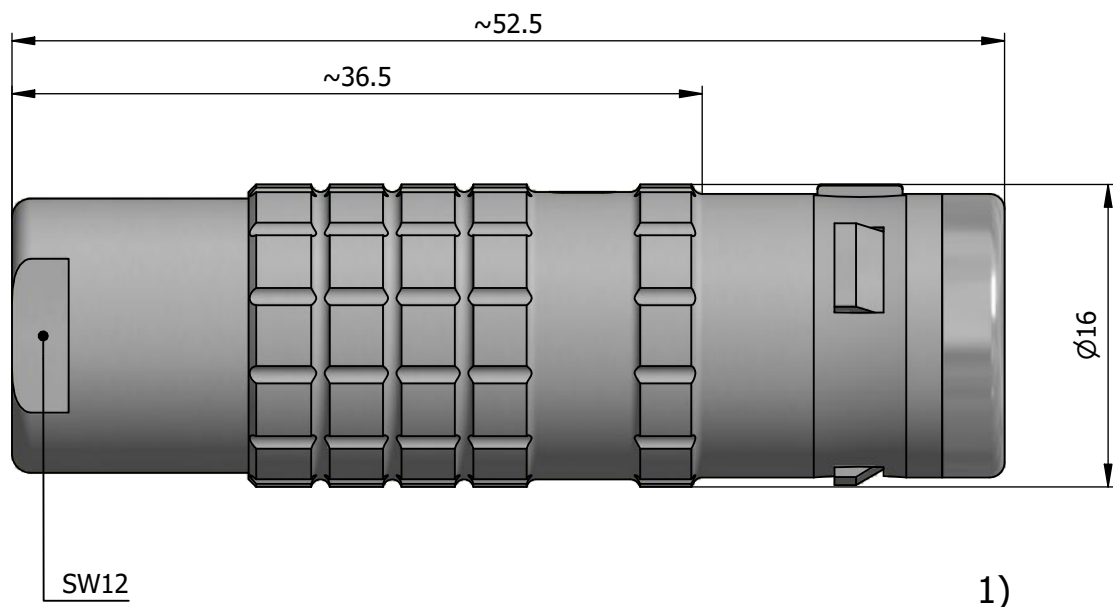

All dimensions are in millimeters (mm)

Alignment Key
Front View

Insert Configuration
Rear View

Note:

1) This picture is generic and for illustrative purposes only, and may show different keying, materials, colour, finish, and contact configuration. Minor shape or feature variations to actual item may be present.

All additional information are documented on the datasheet (See below link or QR Code)
www.lemo.com/pdf/FGB.2K.514.CYCC65.pdf

Model	Alignment Key	Series	Insert Config.	Housing	Insulator	Contact	Collet Type	Cable Ø	Variant
FGB	.2K	.514	.CYCC65						

<p>Datasheet</p>	<p>Straight plug, cable collet</p> <p>Series 2K</p>		<p>Drawn 27.10.2022 MARI/MARI</p>
	<p>LEMO LEMO SA Chemin des Champs-Courbes 28 1024 Ecublens - SWITZERLAND</p>		<p>Checked 27.10.2022 OBAR</p>
	<p>Tel. (+41 21) 695 16 00 email : info@lemo.com www.lemo.com</p>		<p>Modified 00 27.10.2022/MARI</p>
	<p>CD</p>		<p>DO NOT SCALE DRAWING</p>
<p>FGB.2K.514.CYCC65</p>			