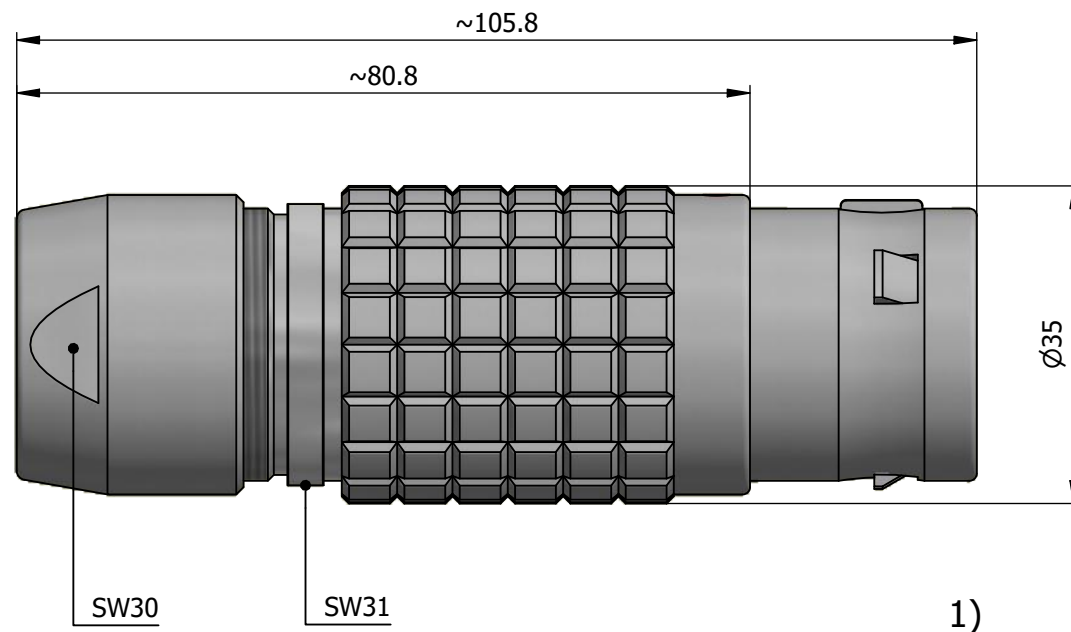

All dimensions are in millimeters (mm)

Alignment Key  
Front View

Insert Configuration  
Rear View

**Note:**

1) This picture is generic and for illustrative purposes only, and may show different keying, materials, colour, finish, and contact configuration. Minor shape or feature variations to actual item may be present.

All additional information are documented on the datasheet (See below link or QR Code)  
[www.lemo.com/pdf/FGA.5B.260.CLCD195.pdf](http://www.lemo.com/pdf/FGA.5B.260.CLCD195.pdf)

Model	Alignment Key	Series	Insert Config.	Housing	Insulator	Contact	Collet Type	Cable Ø	Variant
FGA		5B	260				CLCD	195	