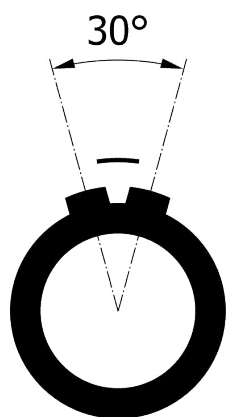

All dimensions are in millimeters (mm)

Alignment Key  
Front View

Insert Configuration  
Rear View

**Note:**

1) This picture is generic and for illustrative purposes only, and may show different keying, materials, colour, finish, and contact configuration. Minor shape or feature variations to actual item may be present.

All additional information are documented on the datasheet (See below link or QR Code)  
[www.lemo.com/pdf/FGA.5B.260.CLCD195.pdf](http://www.lemo.com/pdf/FGA.5B.260.CLCD195.pdf)

Model	Alignment Key	Series	Insert Config.	Housing	Insulator	Contact	Collet Type	Cable Ø	Variant
FGA		5B	260				CLCD	195	