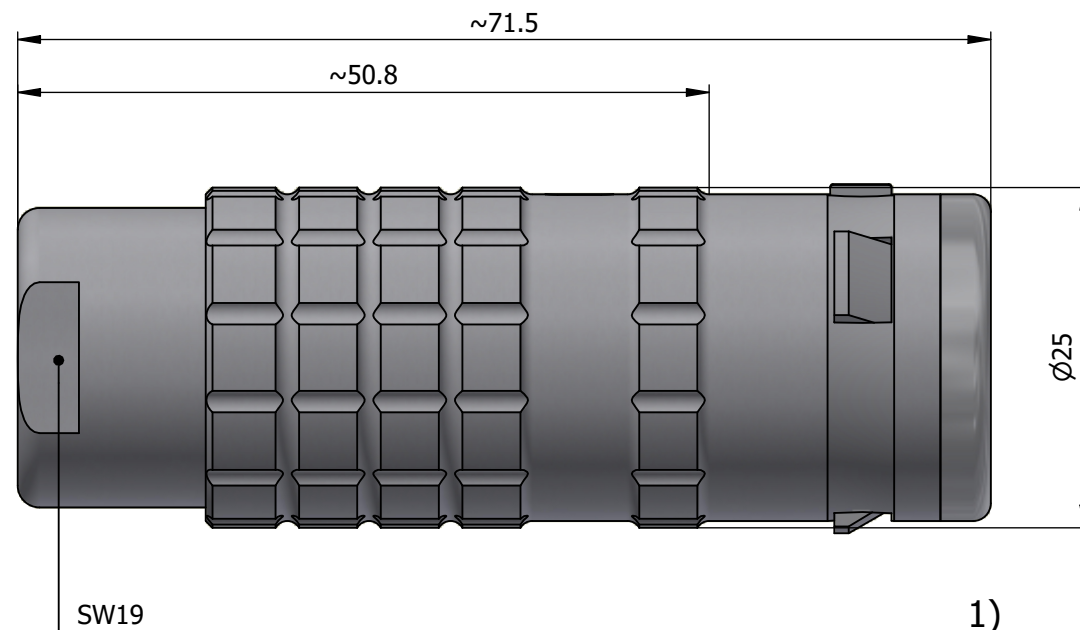

All dimensions are in millimeters (mm)

Alignment Key
Front View

Insert Configuration
Rear View

Note:

1) This picture is generic and for illustrative purposes only, and may show different keying, materials, colour, finish, and contact configuration. Minor shape or feature variations to actual item may be present.

All additional information are documented on the datasheet (See below link or QR Code)
www.lemo.com/pdf/FGA.4K.348.CLCC10.pdf

Model	Alignment Key	Series	Insert Config.	Housing	Insulator	Contact	Collet Type	Cable ϕ	Variant
FGA		4K	348				CLCC	10	