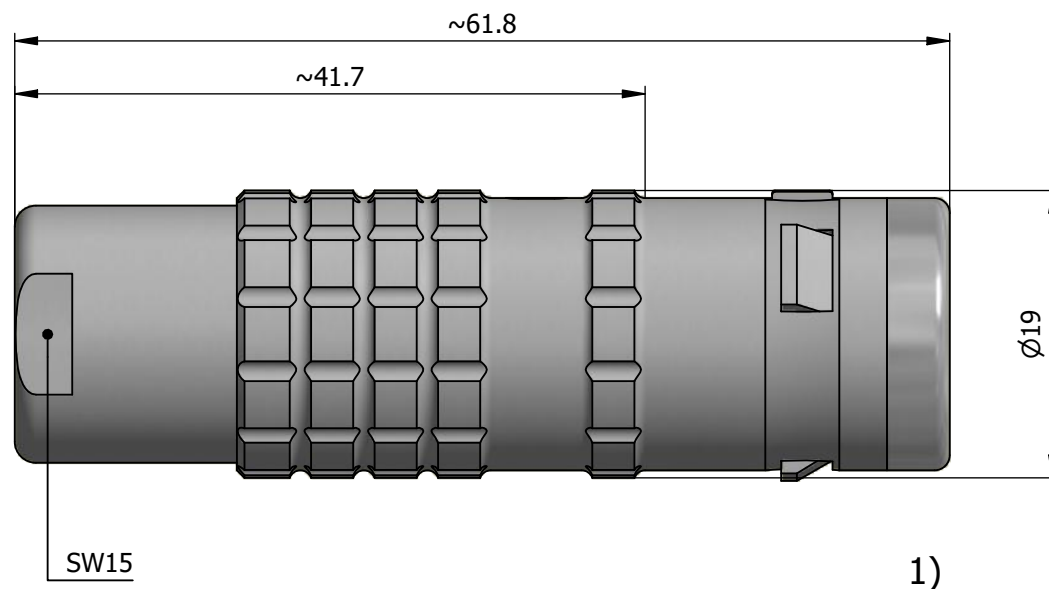

All dimensions are in millimeters (mm)

Alignment Key
Front View

Insert Configuration
Rear View

Note:

1) This picture is generic and for illustrative purposes only, and may show different keying, materials, colour, finish, and contact configuration. Minor shape or feature variations to actual item may be present.

All additional information are documented on the datasheet (See below link or QR Code)
www.lemo.com/pdf/FGA.3K.304.CYZC11H.pdf

Model	Alignment Key	Series	Insert Config.	Housing	Insulator	Contact	Collet Type	Cable Ø	Variant
FGA	.3K	.304	.CYZC	11	H				