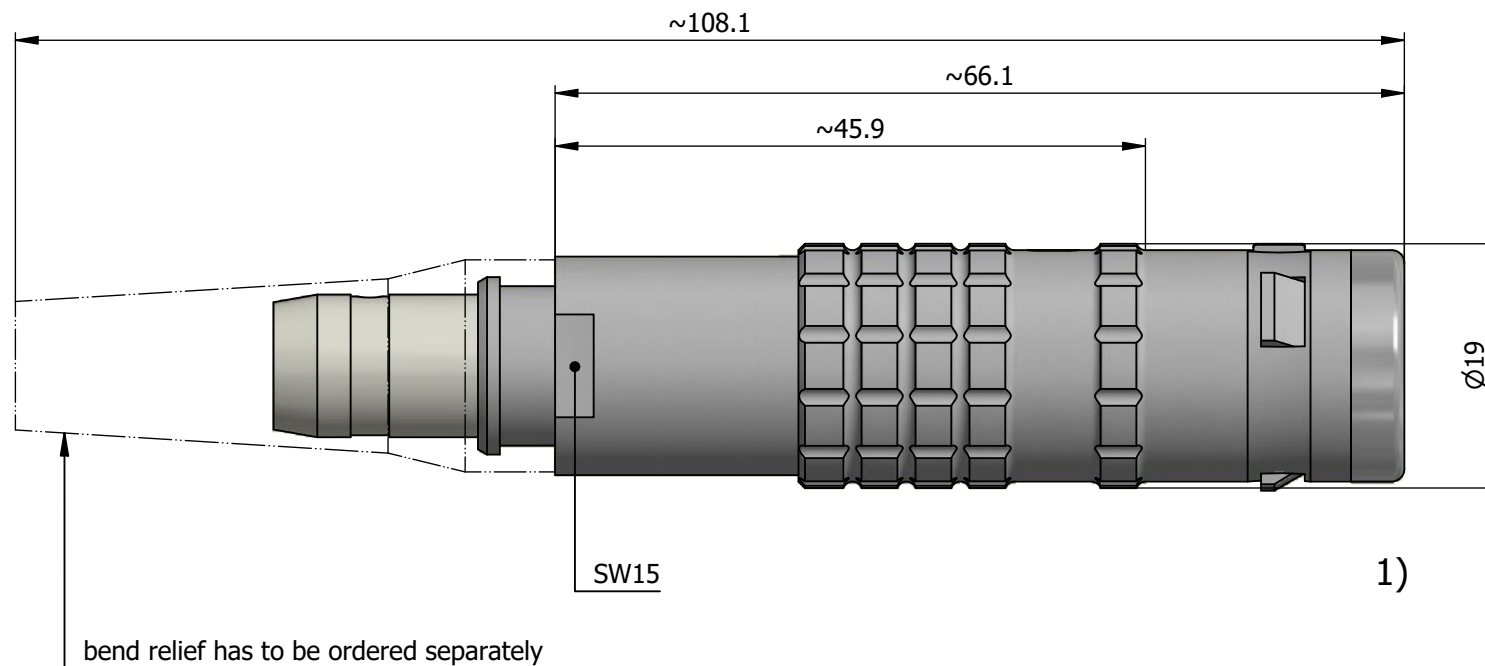

All dimensions are in millimeters (mm)

Alignment Key
Front View

Insert Configuration
Rear View

Note:

1) This picture is generic and for illustrative purposes only, and may show different keying, materials, colour, finish, and contact configuration. Minor shape or feature variations to actual item may be present.

All additional information are documented on the datasheet (See below link or QR Code)
www.lemo.com/pdf/FGA.3K.03A.CLZT71Z.pdf

Model	Alignment Key	Series	Insert Config.	Housing	Insulator	Contact	Collet Type	Cable Ø	Variant
FGA	.3K	.03A	.CLZT	71	Z				