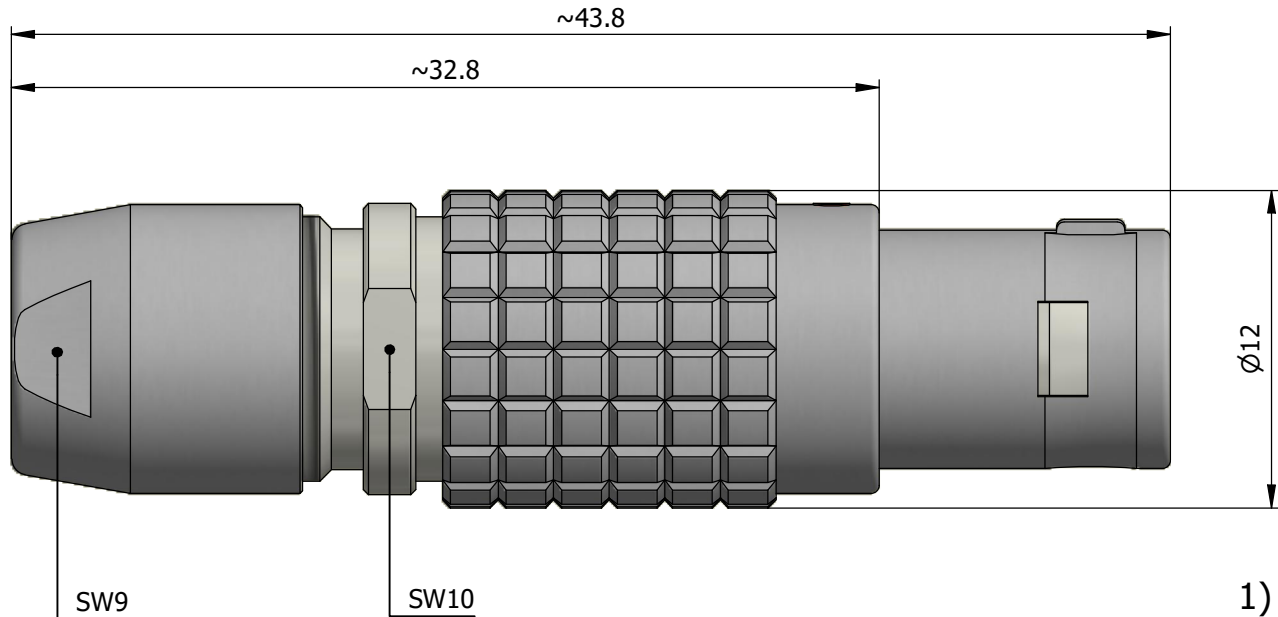

All dimensions are in millimeters (mm)

Alignment Key  
Front View

Insert Configuration  
Rear View

**Note:**

1) This picture is generic and for illustrative purposes only, and may show different keying, materials, colour, finish, and contact configuration. Minor shape or feature variations to actual item may be present.

All additional information are documented on the datasheet (See below link or QR Code)  
[www.lemo.com/pdf/FGA.1B.308.CYCD52.pdf](http://www.lemo.com/pdf/FGA.1B.308.CYCD52.pdf)

Model	Alignment Key	Series	Insert Config.	Housing	Insulator	Contact	Collet Type	Cable Ø	Variant
FGA	.1B	.308	.CYCD52						

<p>Datasheet</p>	<p><b>Straight plug, cable collet</b></p> <p>Series 1B</p>		<p>Drawn 18.11.2024 MARI/MARI</p>
	<p>LEMO SA Chemin des Champs-Courbes 28 1024 Ecublens - SWITZERLAND</p>		<p>Checked 18.11.2024 OBAR</p>
	<p>Tel. (+41 21) 695 16 00 email : info@lemo.com www.lemo.com</p>		<p>Modified 00 18.11.2024/MARI</p>
	<p>CD</p>		<p>DO NOT SCALE DRAWING</p>
<p><b>FGA.1B.308.CYCD52</b></p>			