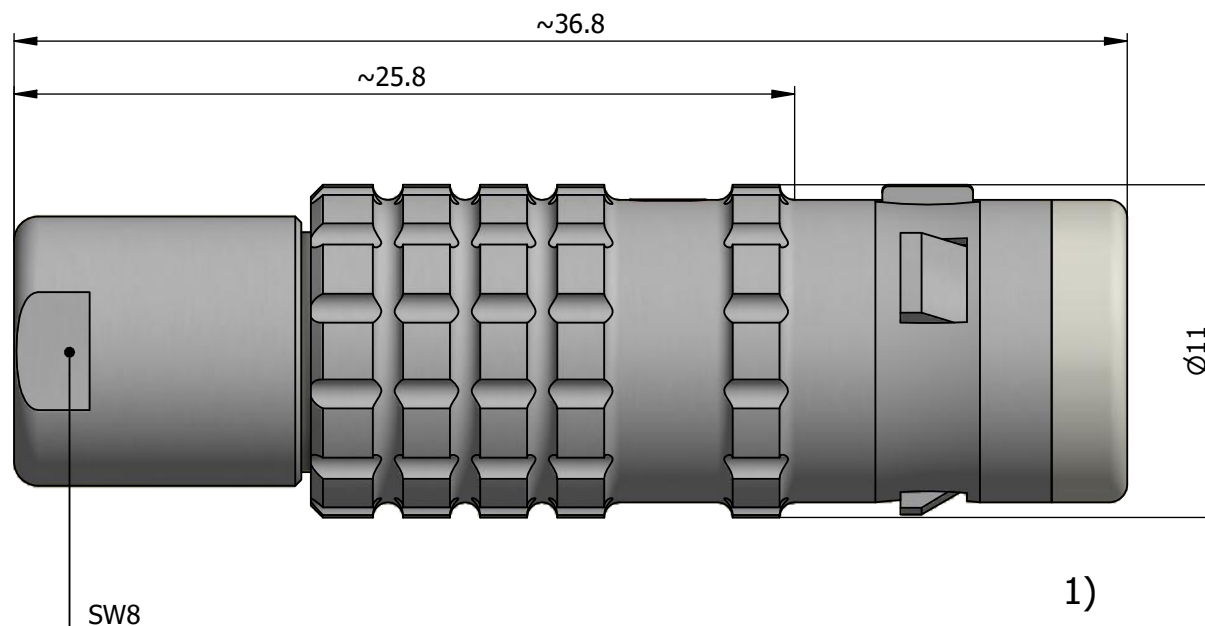

All dimensions are in millimeters (mm)

Alignment Key
Front View

Insert Configuration
Rear View

Note:

1) This picture is generic and for illustrative purposes only, and may show different keying, materials, colour, finish, and contact configuration. Minor shape or feature variations to actual item may be present.

All additional information are documented on the datasheet (See below link or QR Code)
www.lemo.com/pdf/FGA.0K.304.CLAC25.pdf

Model	Alignment Key	Series	Insert Config.	Housing	Insulator	Contact	Collet Type	Cable Ø	Variant
FGA	.0K	.304	.CLAC25						