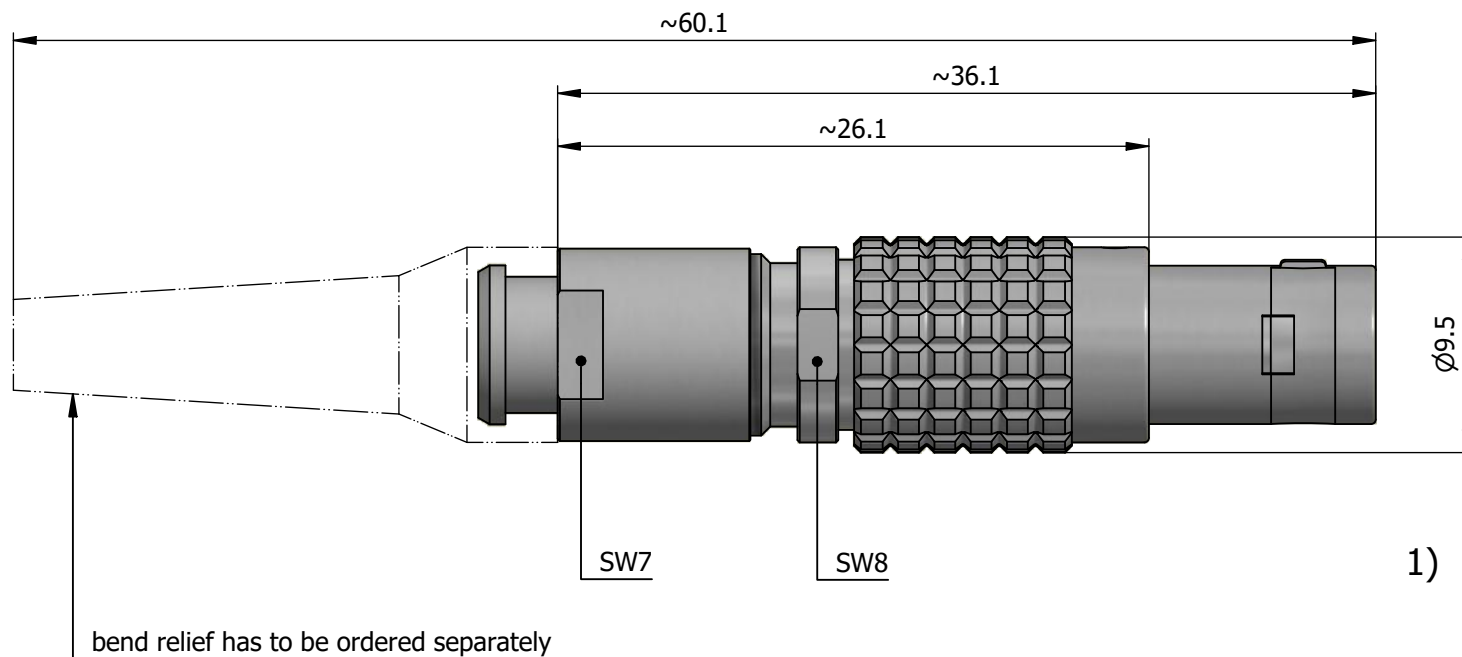

All dimensions are in millimeters (mm)

Alignment Key
Front View

Insert Configuration
Rear View

Note:

1) This picture is generic and for illustrative purposes only, and may show different keying, materials, colour, finish, and contact configuration. Minor shape or feature variations to actual item may be present.

All additional information are documented on the datasheet (See below link or QR Code)
www.lemo.com/pdf/FGA.0B.305.CYZD52Z.pdf

Model	Alignment Key	Series	Insert Config.	Housing	Insulator	Contact	Collet Type	Cable Ø	Variant
FGA	.0B	.305	.CYZD	52Z					