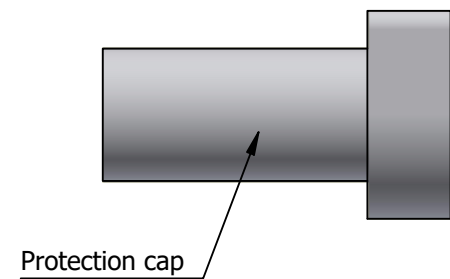

All dimensions are in millimeters (mm)

All additional information are documented on the datasheet (See below link or QR Code)
www.lemo.com/pdf/FFS.F2.GB2.LCE30.pdf

<p>Datasheet</p> 	<p>Male fiber optic contact for tight jacket cable, ferrule bore $\varnothing 235\mu\text{m}$</p> <p>Type F2</p>		<p>Drawn 19.08.2020 OVU/NHA</p>
			<p>Checked 12.09.2023 OBAR</p>
			<p>Modified 02 12.09.2023/MARI</p>
			
 <p>LEMO SA Chemin des Champs-Courbes 28 1024 Ecublens - SWITZERLAND</p>		<p>Tel. (+41) 21 695 16 00 email : info@lemo.com www.lemo.com</p>	<p>CD</p>
			<p>FFS.F2.GB2.LCE30</p>