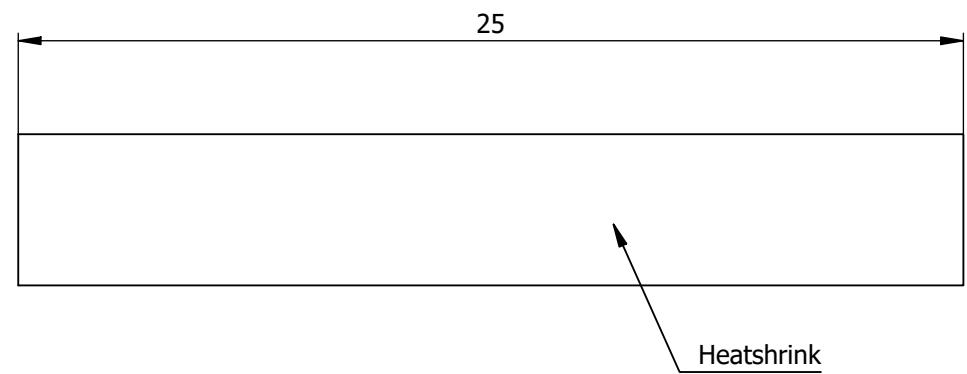

All dimensions are in millimeters (mm)

All additional information are documented on the datasheet (See below link or QR Code)
www.lemo.com/pdf/FFS.F2.GB2.LCE30.pdf

<p>Datasheet</p> 	<p>Male fiber optic contact for tight jacket cable, ferrule bore $\varnothing 235\mu\text{m}$</p> <p>Type F2</p>		<p>Drawn 19.08.2020 OVU/NHA</p>
			<p>Checked 12.09.2023 OBAR</p>
			<p>Modified 02 12.09.2023/MARI</p>
			
 <p>LEMO SA Chemin des Champs-Courbes 28 1024 Ecublens - SWITZERLAND</p>		<p>Tel. (+41) 21 695 16 00 email : info@lemo.com www.lemo.com</p>	<p>CD</p>
			<p>FFS.F2.GB2.LCE30</p>