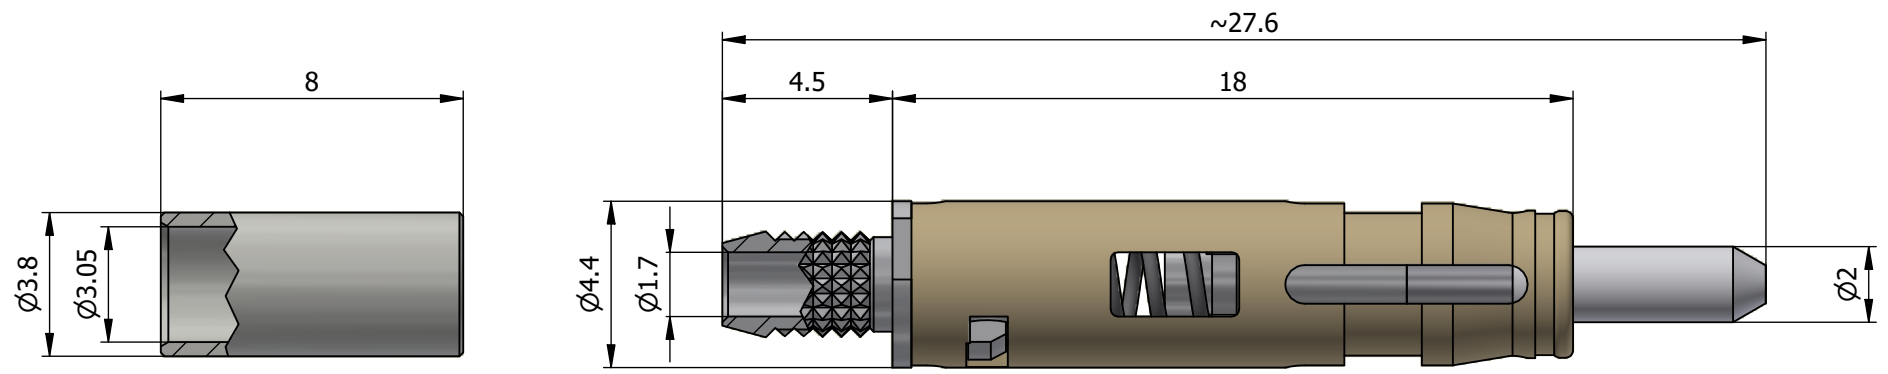

All dimensions are in millimeters (mm)

All additional information are documented on the datasheet (See below link or QR Code)
www.lemo.com/pdf/FFS.F2.GB2.LCE30.pdf

<p>Datasheet</p> 	<p>Male fiber optic contact for tight jacket cable, ferrule bore $\varnothing 235\mu\text{m}$</p> <p>Type F2</p>		<p>Drawn 19.08.2020 OVU/NHA</p>
			<p>Checked 12.09.2023 OBAR</p>
			<p>Modified 02 12.09.2023/MARI</p>
			
 <p>LEMO SA Chemin des Champs-Courbes 28 1024 Ecublens - SWITZERLAND</p>		<p>Tel. (+41) 21 695 16 00 email : info@lemo.com www.lemo.com</p>	<p>CD</p>
			<p>FFS.F2.GB2.LCE30</p>