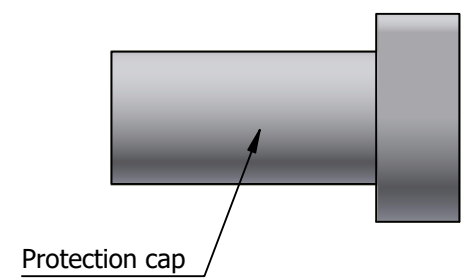

All dimensions are in millimeters (mm)

All additional information are documented on the datasheet (See below link or QR Code)
www.lemo.com/pdf/FFS.F2.BX2.LCT10.pdf

<p>Datasheet</p> 	<p>Male fiber optic contact for buffer coated fiber, ferrule bore $\varnothing 125.5\mu\text{m}$</p> <p>Type F2</p>			<p>Drawn 12.09.2023 MARI/OBAR</p>
				<p>Checked 12.09.2023 OBAR</p>
				<p>Modified 00 12.09.2023/MARI</p>
				<p> DO NOT SCALE DRAWING</p>
 <p>LEMO SA Chemin des Champs-Courbes 28 1024 Ecublens - SWITZERLAND</p>		<p>Tel. (+41) 21 695 16 00 email : info@lemo.com www.lemo.com</p>	<p>CD</p>	<p>FFS.F2.BX2.LCT10</p>