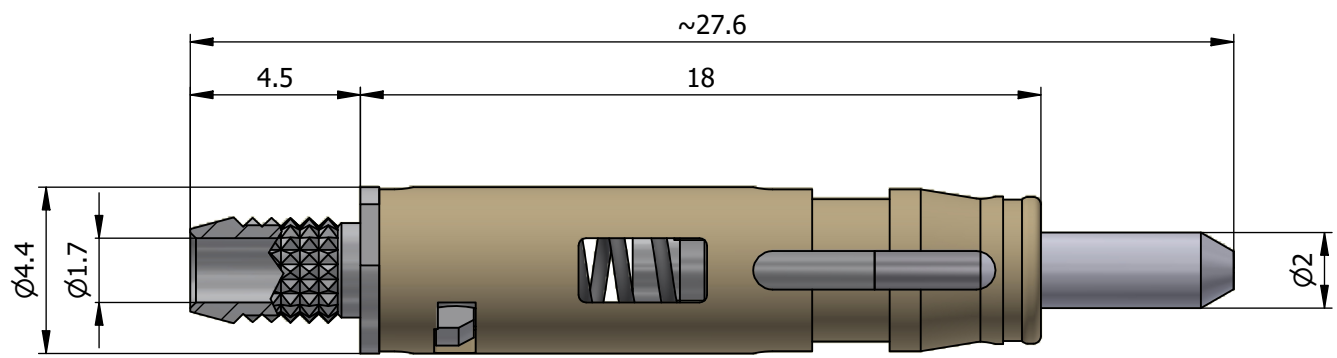

All dimensions are in millimeters (mm)

All additional information are documented on the datasheet (See below link or QR Code)
www.lemo.com/pdf/FFS.F2.BX2.LCT10.pdf

<p>Datasheet</p> 	<p>Male fiber optic contact for buffer coated fiber, ferrule bore $\varnothing 125.5\mu\text{m}$</p> <p>Type F2</p>			<p>Drawn 12.09.2023 MARI/OBAR</p>
				<p>Checked 12.09.2023 OBAR</p>
				<p>Modified 00 12.09.2023/MARI</p>
				<p> DO NOT SCALE DRAWING</p>
 <p>LEMO SA Chemin des Champs-Courbes 28 1024 Ecublens - SWITZERLAND</p>		<p>Tel. (+41) 21 695 16 00 email : info@lemo.com www.lemo.com</p>	<p>CD</p>	<p>FFS.F2.BX2.LCT10</p>