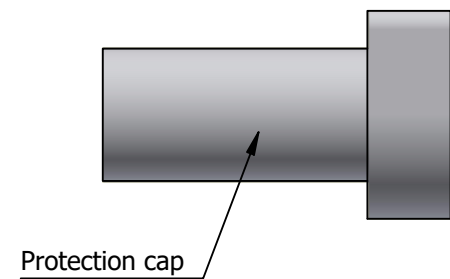

All dimensions are in millimeters (mm)

All additional information are documented on the datasheet (See below link or QR Code)
www.lemo.com/pdf/FFS.F2.BX2.LCE30.pdf

<p>Datasheet</p>	<p>Male fiber optic contact for tight jacket cable, ferrule bore $\varnothing 125.5\mu\text{m}$</p> <p>Type F2</p>		<p>Drawn 12.09.2023 MARI/OBAR</p>
	<p>LEMO SA Chemin des Champs-Courbes 28 1024 Ecublens - SWITZERLAND</p>		<p>Checked 12.09.2023 OBAR</p>
	<p>Tel. (+41) 21 695 16 00 email : info@lemo.com www.lemo.com</p>		<p>Modified 00 12.09.2023/MARI</p>
	<p>CD</p>		<p>DO NOT SCALE DRAWING</p>
<p>FFS.F2.BX2.LCE30</p>			