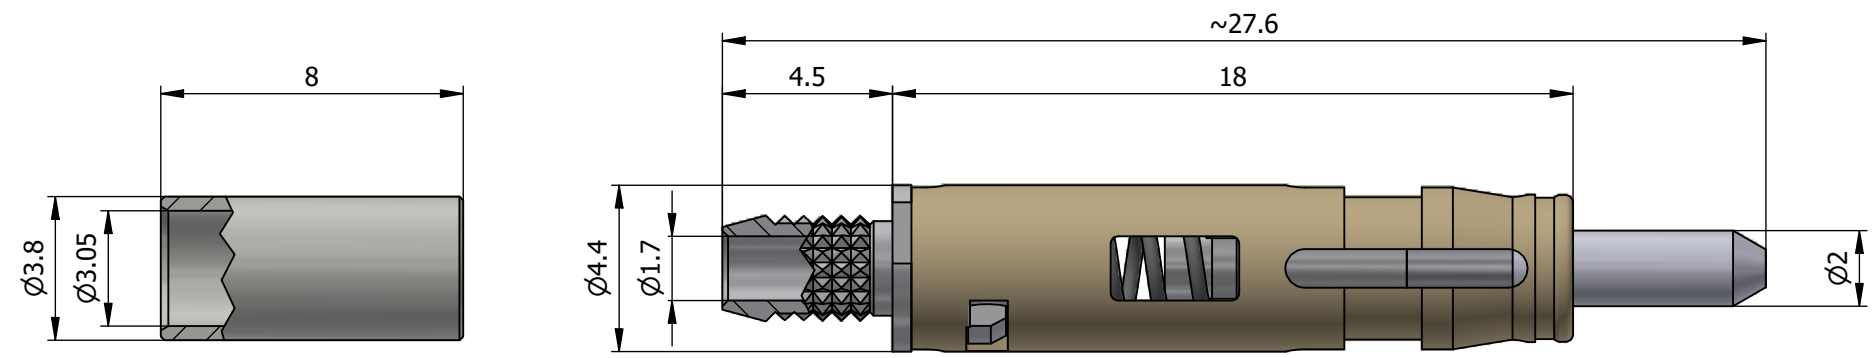

All dimensions are in millimeters (mm)

All additional information are documented on the datasheet (See below link or QR Code)
www.lemo.com/pdf/FFS.F2.BX2.LCE30.pdf

<p>Datasheet</p>	<p>Male fiber optic contact for tight jacket cable, ferrule bore $\varnothing 125.5\mu\text{m}$</p> <p>Type F2</p>		<p>Drawn 12.09.2023 MARI/OBAR</p>
	<p>LEMO SA Chemin des Champs-Courbes 28 1024 Ecublens - SWITZERLAND</p>		<p>Checked 12.09.2023 OBAR</p>
	<p>Tel. (+41) 21 695 16 00 email : info@lemo.com www.lemo.com</p>		<p>Modified 00 12.09.2023/MARI</p>
	<p>CD</p>		<p>DO NOT SCALE DRAWING</p>
<p>FFS.F2.BX2.LCE30</p>			