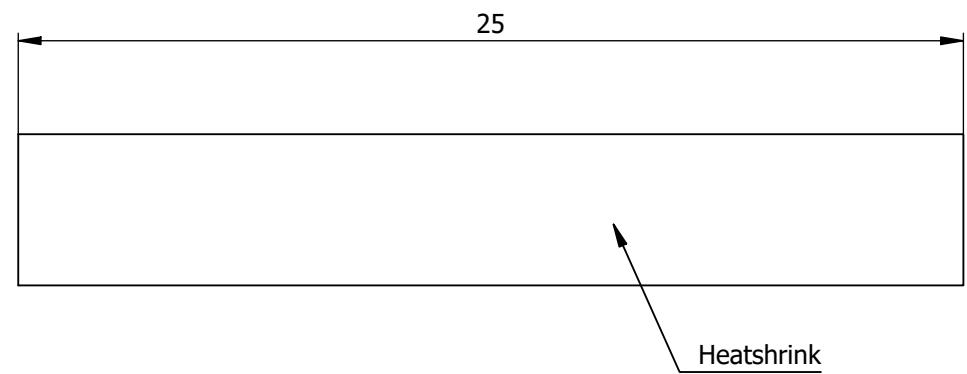

All dimensions are in millimeters (mm)

All additional information are documented on the datasheet (See below link or QR Code)
www.lemo.com/pdf/FFS.F2.BX2.LCE30.pdf

<p>Datasheet</p>	<p>Male fiber optic contact for tight jacket cable, ferrule bore $\varnothing 125.5\mu\text{m}$</p> <p>Type F2</p>		<p>Drawn 12.09.2023 MARI/OBAR</p>
	<p>LEMO SA Chemin des Champs-Courbes 28 1024 Ecublens - SWITZERLAND</p>		<p>Checked 12.09.2023 OBAR</p>
	<p>Tel. (+41) 21 695 16 00 email : info@lemo.com www.lemo.com</p>		<p>Modified 00 12.09.2023/MARI</p>
	<p>CD</p>		<p>DO NOT SCALE DRAWING</p>
<p>FFS.F2.BX2.LCE30</p>			