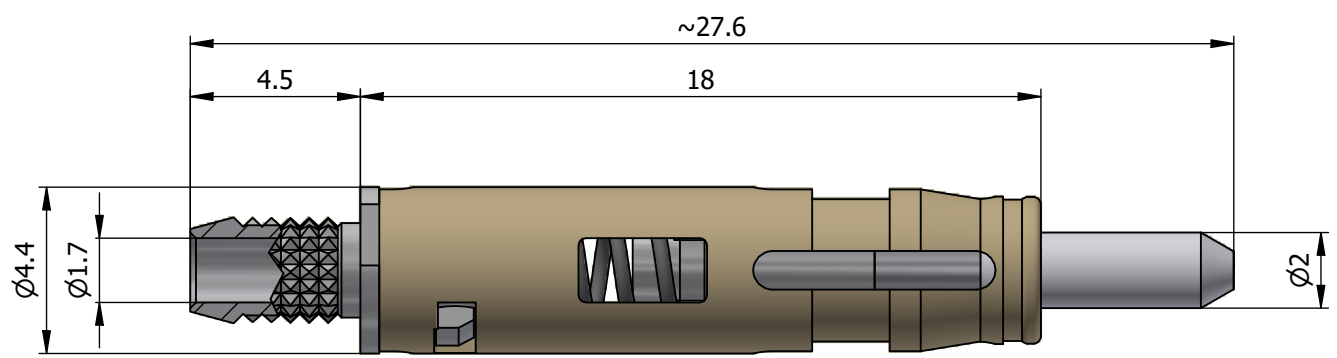

All dimensions are in millimeters (mm)

All additional information are documented on the datasheet (See below link or QR Code)
www.lemo.com/pdf/FFS.F2.BA2.LCT10.pdf

<p>Datasheet</p>	<p>Male fiber optic contact for buffer coated fiber, ferrule bore $\phi 125\mu\text{m}$</p> <p>Type F2</p>		Drawn	15.11.2001	OVU/RMO
			Checked	12.09.2023	OBAR
	Modified	02	12.09.2023/MARI		
				DO NOT SCALE DRAWING	
<p>LEMO SA Chemin des Champs-Courbes 28 1024 Ecublens - SWITZERLAND</p>		<p>Tel. (+41) 21 695 16 00 email : info@lemo.com www.lemo.com</p>	CD	<p>FFS.F2.BA2.LCT10</p>	