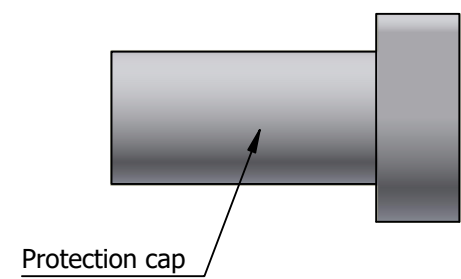

All dimensions are in millimeters (mm)

All additional information are documented on the datasheet (See below link or QR Code)
www.lemo.com/pdf/FFS.F2.BA2.LCT10.pdf

<p>Datasheet</p>	<p>Male fiber optic contact for buffer coated fiber, ferrule bore $\phi 125\mu\text{m}$</p> <p>Type F2</p>		Drawn	15.11.2001	OVU/RMO
			Checked	12.09.2023	OBAR
	Modified	02	12.09.2023/MARI		
				DO NOT SCALE DRAWING	
<p>LEMO SA Chemin des Champs-Courbes 28 1024 Ecublens - SWITZERLAND</p>		<p>Tel. (+41) 21 695 16 00 email : info@lemo.com www.lemo.com</p>	CD	<p>FFS.F2.BA2.LCT10</p>	