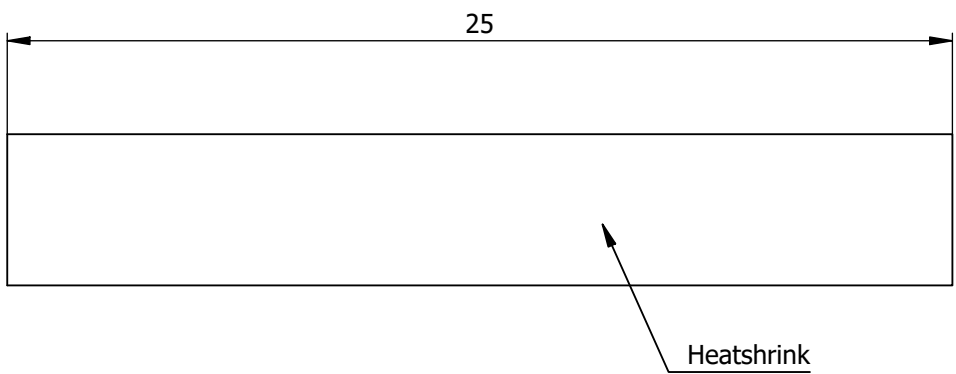

All dimensions are in millimeters (mm)

All additional information are documented on the datasheet (See below link or QR Code)  
[www.lemo.com/pdf/FFS.F2.BA2.LCE30.pdf](http://www.lemo.com/pdf/FFS.F2.BA2.LCE30.pdf)

<p>Datasheet</p> 	<p><b>Male fiber optic contact for tight jacket cable, ferrule bore <math>\varnothing 125\mu\text{m}</math></b></p> <p>Type F2</p>		<p>Drawn 15.11.2001 OVU/RMO</p>
	 <p>LEMO SA Chemin des Champs-Courbes 28 1024 Ecublens - SWITZERLAND</p>		<p>Checked 12.09.2023 OBAR</p>
	<p>Tel. (+41) 21 695 16 00 email : info@lemo.com www.lemo.com</p>		<p>Modified 02 12.09.2023/MARI</p>
	<p>CD</p>		<p>DO NOT SCALE DRAWING</p>
<p><b>FFS.F2.BA2.LCE30</b></p>			