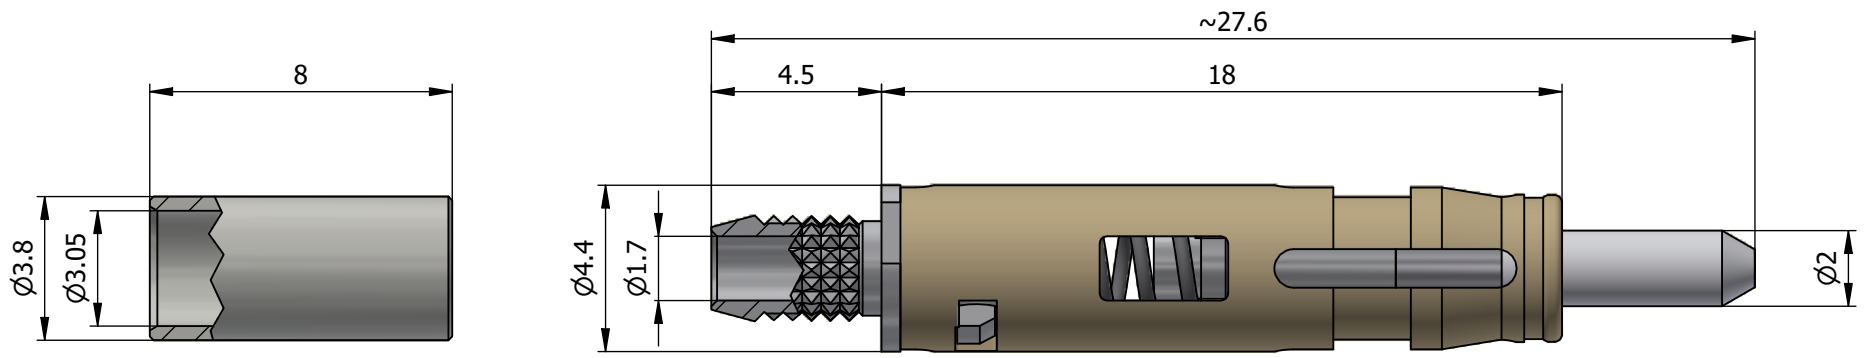

All dimensions are in millimeters (mm)

All additional information are documented on the datasheet (See below link or QR Code)  
[www.lemo.com/pdf/FFS.F2.BA2.LCE30.pdf](http://www.lemo.com/pdf/FFS.F2.BA2.LCE30.pdf)

<p>Datasheet</p> 	<p><b>Male fiber optic contact for tight jacket cable, ferrule bore <math>\varnothing 125\mu\text{m}</math></b></p> <p>Type F2</p>		<p>Drawn 15.11.2001 OVU/RMO</p>
	 <p>LEMO SA Chemin des Champs-Courbes 28 1024 Ecublens - SWITZERLAND</p>		<p>Checked 12.09.2023 OBAR</p>
	<p>Tel. (+41) 21 695 16 00 email : info@lemo.com www.lemo.com</p>		<p>Modified 02 12.09.2023/MARI</p>
	<p>CD</p>		<p>DO NOT SCALE DRAWING</p>
<p><b>FFS.F2.BA2.LCE30</b></p>			