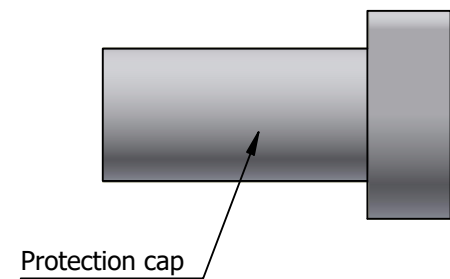

All dimensions are in millimeters (mm)

All additional information are documented on the datasheet (See below link or QR Code)  
[www.lemo.com/pdf/FFS.F2.BA2.LCE30.pdf](http://www.lemo.com/pdf/FFS.F2.BA2.LCE30.pdf)

<p>Datasheet</p> 	<p><b>Male fiber optic contact for tight jacket cable, ferrule bore <math>\varnothing 125\mu\text{m}</math></b></p> <p>Type F2</p>		<p>Drawn 15.11.2001 OVU/RMO</p>
	 <p>LEMO SA Chemin des Champs-Courbes 28 1024 Ecublens - SWITZERLAND</p>		<p>Checked 12.09.2023 OBAR</p>
	<p>Tel. (+41) 21 695 16 00 email : info@lemo.com www.lemo.com</p>		<p>Modified 02 12.09.2023/MARI</p>
	<p>CD</p>		<p>DO NOT SCALE DRAWING</p>
<p><b>FFS.F2.BA2.LCE30</b></p>			