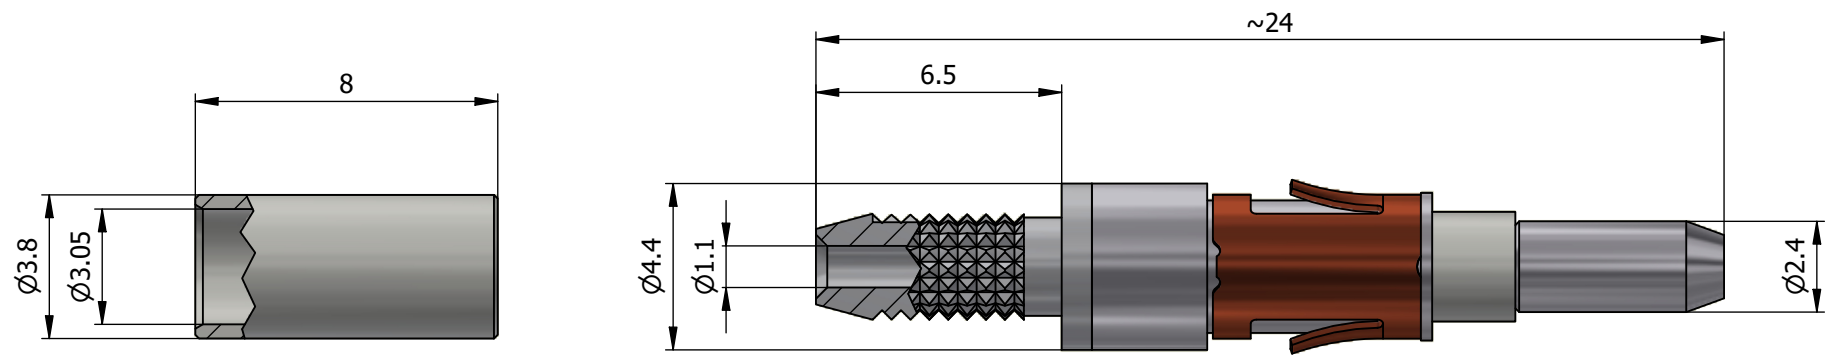

All dimensions are in millimeters (mm)

All additional information are documented on the datasheet (See below link or QR Code)
www.lemo.com/pdf/FFS.F1.NA1.AAE30.pdf

Datasheet 	Male fiber optic contact for tight jacket cable, ferrule bore $\varnothing 500\mu\text{m}$ Type F1		Drawn	12.09.2023	MARI/OBAR
			Checked	12.09.2023	OBAR
	Modified	00	12.09.2023/MARI		
				DO NOT SCALE DRAWING	
 LEMO SA Chemin des Champs-Courbes 28 1024 Ecublens - SWITZERLAND		Tel. (+41) 21 695 16 00 email : info@lemo.com www.lemo.com		CD	FFS.F1.NA1.AAE30