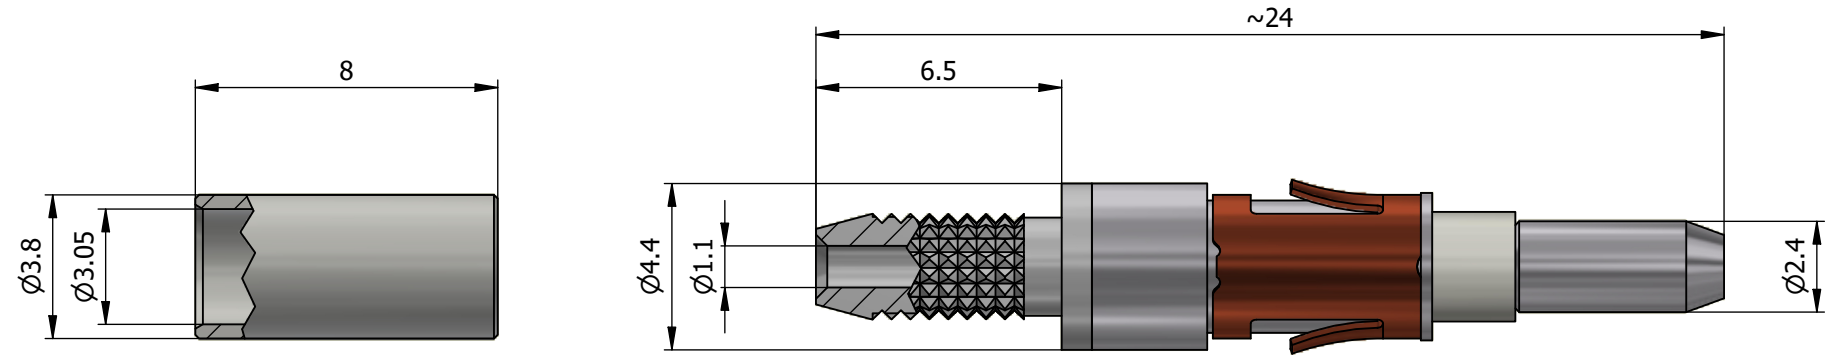

All dimensions are in millimeters (mm)

All additional information are documented on the datasheet (See below link or QR Code)
www.lemo.com/pdf/FFS.F1.JB1.AAE30.pdf

Datasheet 	Male fiber optic contact for tight jacket cable, ferrule bore $\varnothing 435\mu\text{m}$ Type F1		Drawn	12.09.2023	MARI/OBAR
			Checked	12.09.2023	OBAR
	Modified	00	12.09.2023/MARI		
				DO NOT SCALE DRAWING	
 LEMO SA Chemin des Champs-Courbes 28 1024 Ecublens - SWITZERLAND		Tel. (+41) 21 695 16 00 email : info@lemo.com www.lemo.com	CD	FFS.F1.JB1.AAE30	