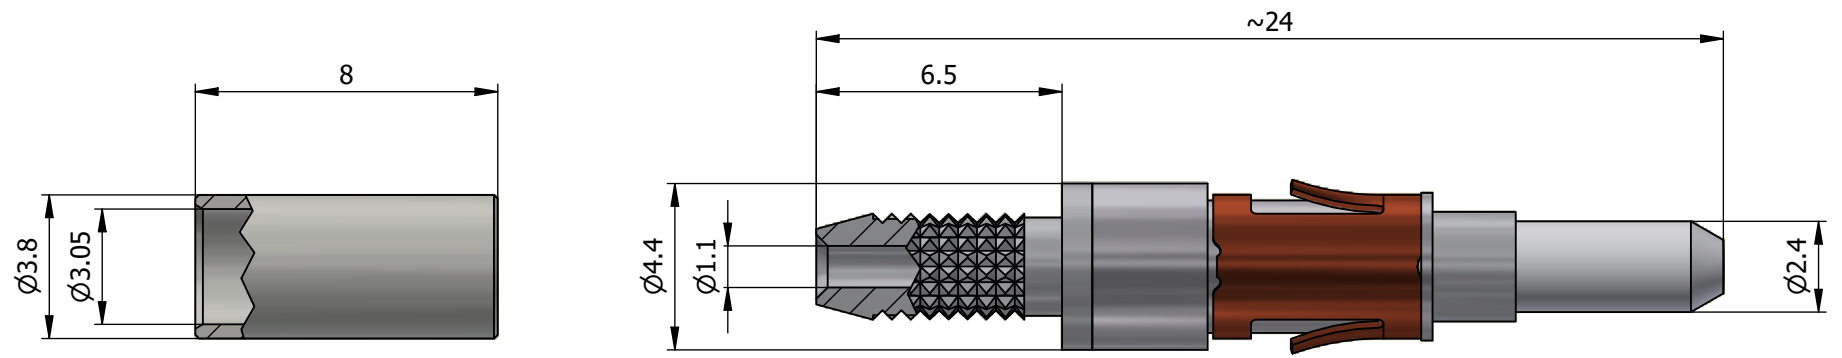

All dimensions are in millimeters (mm)

All additional information are documented on the datasheet (See below link or QR Code)  
[www.lemo.com/pdf/FFS.F1.FB1.ACE30.pdf](http://www.lemo.com/pdf/FFS.F1.FB1.ACE30.pdf)

Datasheet 	<b>Male fiber optic contact for tight jacket cable,          ferrule bore <math>\varnothing 144\mu\text{m}</math></b> Type F1		Drawn	12.09.2023	MARI/OBAR
			Checked	12.09.2023	OBAR
	Modified	00	12.09.2023/MARI		
	 DO NOT SCALE DRAWING				
 LEMO SA Chemin des Champs-Courbes 28 1024 Ecublens - SWITZERLAND		Tel. (+41) 21 695 16 00 email : info@lemo.com www.lemo.com	CD	<b>FFS.F1.FB1.ACE30</b>	