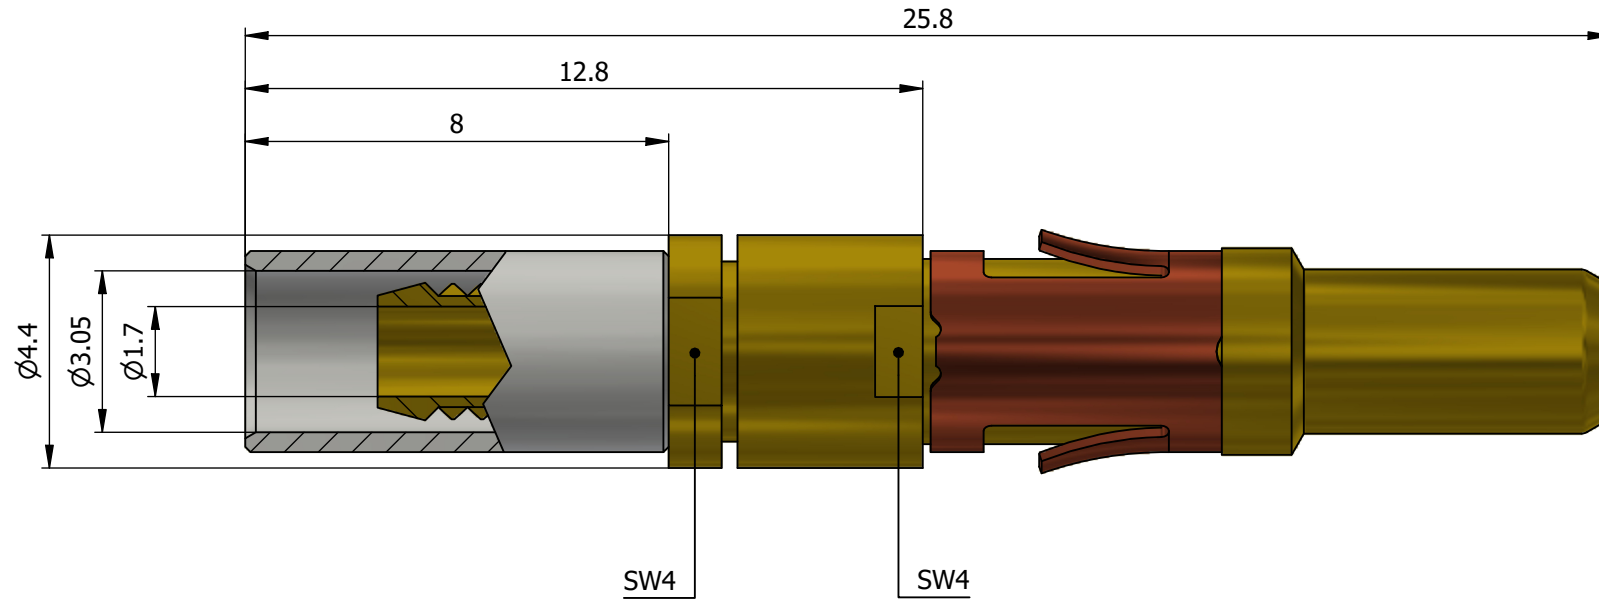

All dimensions are in millimeters (mm)

All additional information are documented on the datasheet (See below link or QR Code)  
[www.lemo.com/pdf/FFS.2B.250.ZTCE31.pdf](http://www.lemo.com/pdf/FFS.2B.250.ZTCE31.pdf)

Datasheet

**Male crimp coaxial contact (C Type, 50 Ω) with clip**  
 Series 2B

LEMO SA  
 Chemin des Champs-Courbes 28  
 1024 Ecublens - SWITZERLAND

Tel. (+41 21) 695 16 00  
 email : info@lemo.com  
 www.lemo.com