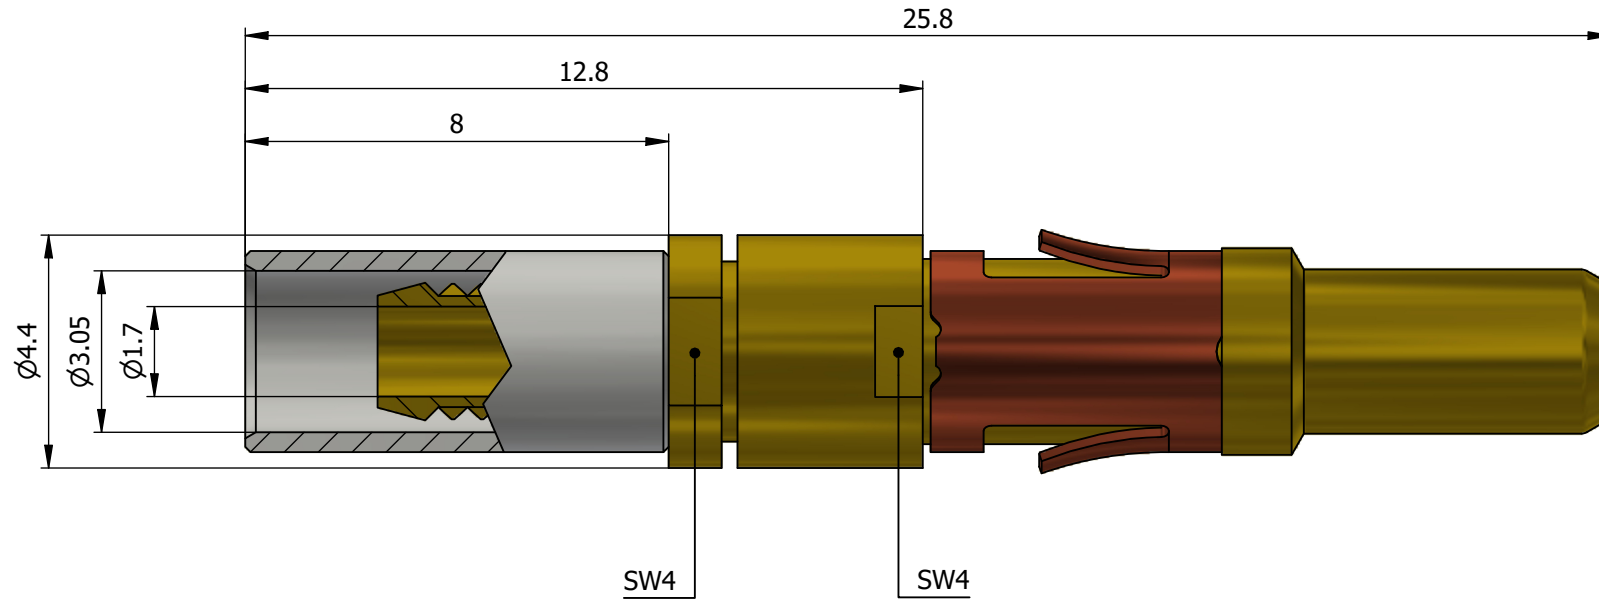

All dimensions are in millimeters (mm)

All additional information are documented on the datasheet (See below link or QR Code)
www.lemo.com/pdf/FFS.2B.250.ZTCE30.pdf

Datasheet

Male crimp coaxial contact (C Type, 50 Ω) with clip
 Series 2B