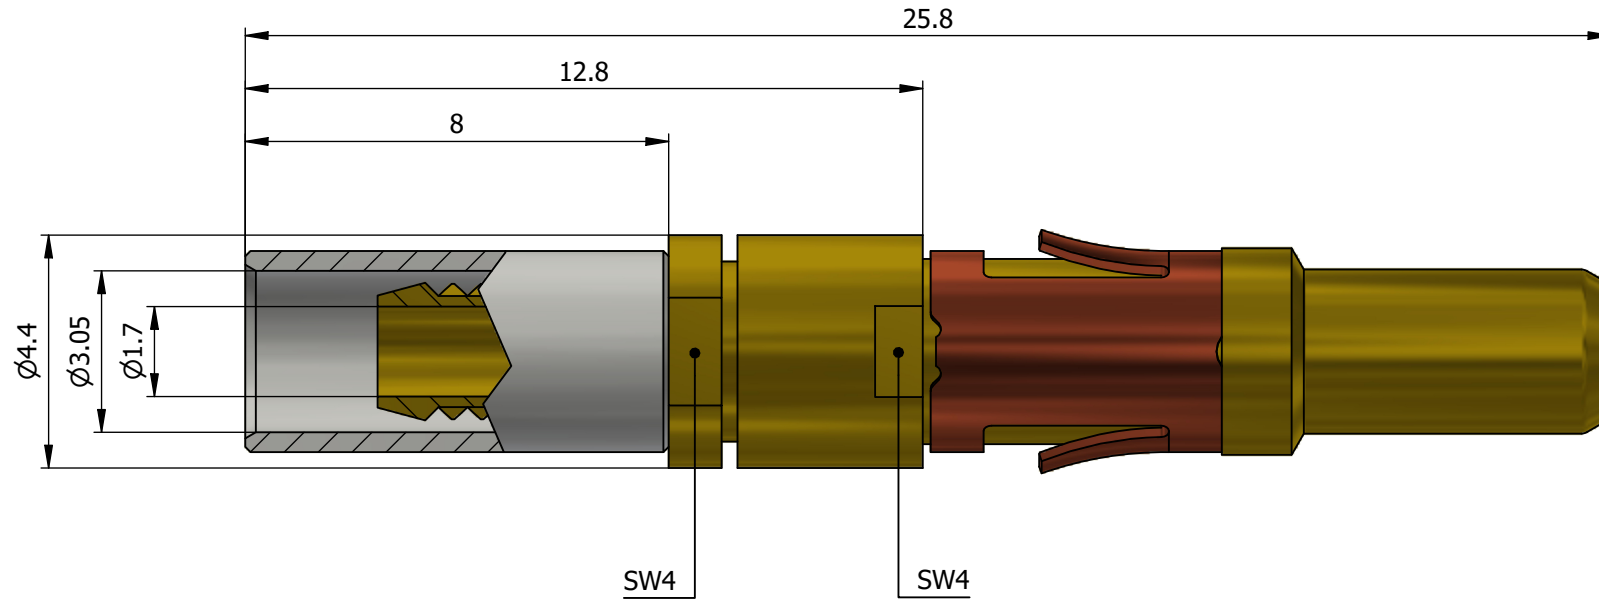

All dimensions are in millimeters (mm)

All additional information are documented on the datasheet (See below link or QR Code)
www.lemo.com/pdf/FFS.2B.250.ZLCE30.pdf

Datasheet

Male crimp coaxial contact (C Type, 50 Ω) with clip
 Series 2B