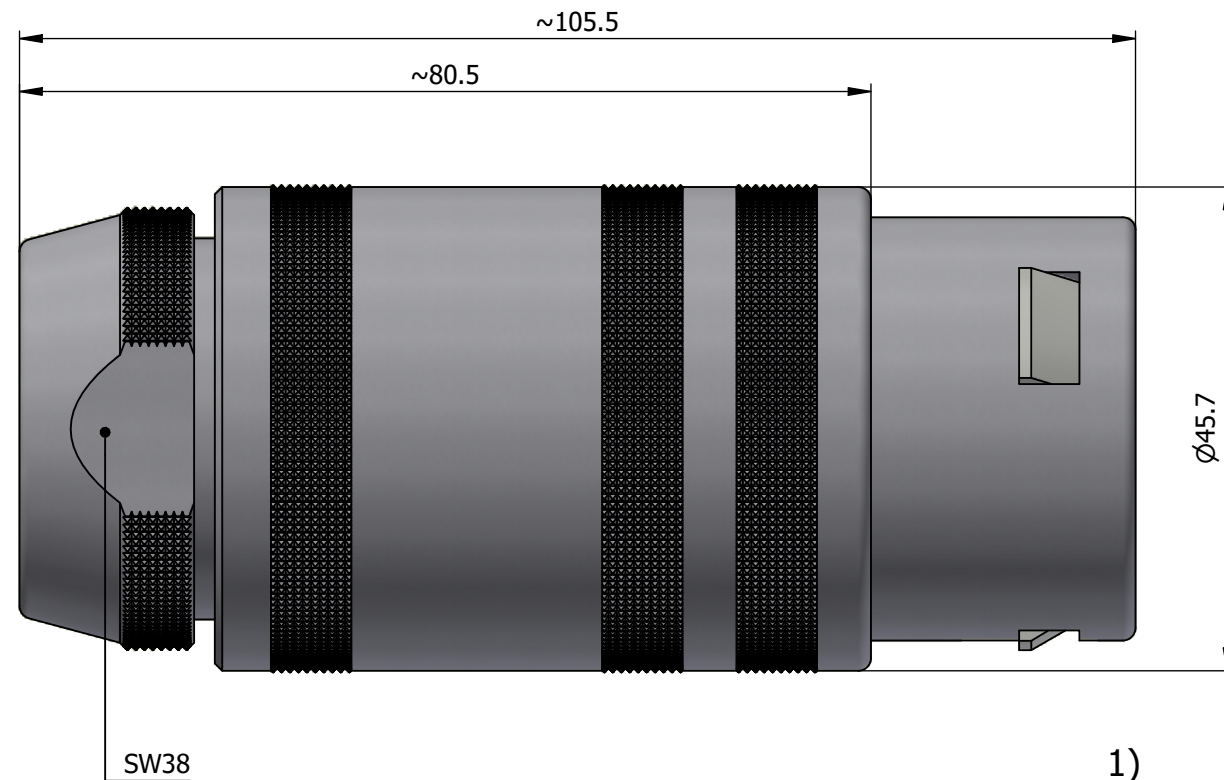

All dimensions are in millimeters (mm)

Alignment Key
Front View

Insert Configuration
Rear View

Note:

1) This picture is generic and for illustrative purposes only, and may show different keying, materials, colour, finish, and contact configuration. Minor shape or feature variations to actual item may be present.

All additional information are documented on the datasheet (See below link or QR Code)
www.lemo.com/pdf/FFA.6S.882.CLAC183.pdf

Model	Series	Insert Config.	Housing	Insulator	Contact	Collet Type	Cable Ø	Variant
FFA	6S	882	CLAC	183				