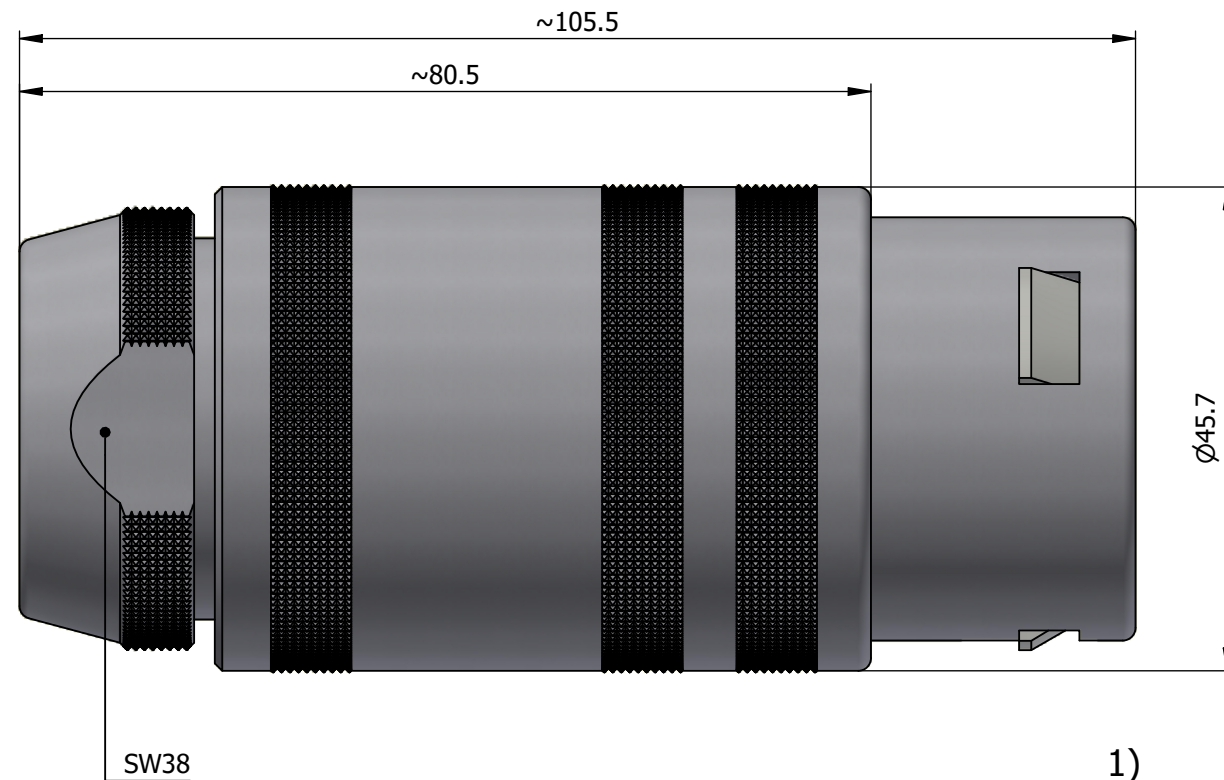

All dimensions are in millimeters (mm)

Alignment Key
Front View

Insert Configuration
Rear View

Note:

1) This picture is generic and for illustrative purposes only, and may show different keying, materials, colour, finish, and contact configuration. Minor shape or feature variations to actual item may be present.

All additional information are documented on the datasheet (See below link or QR Code)
www.lemo.com/pdf/FFA.6S.867.CLLC195.pdf

Model	Series	Insert Config.	Housing	Insulator	Contact	Collet Type	Cable Ø	Variant
FFA	6S	867	CLLC	195				