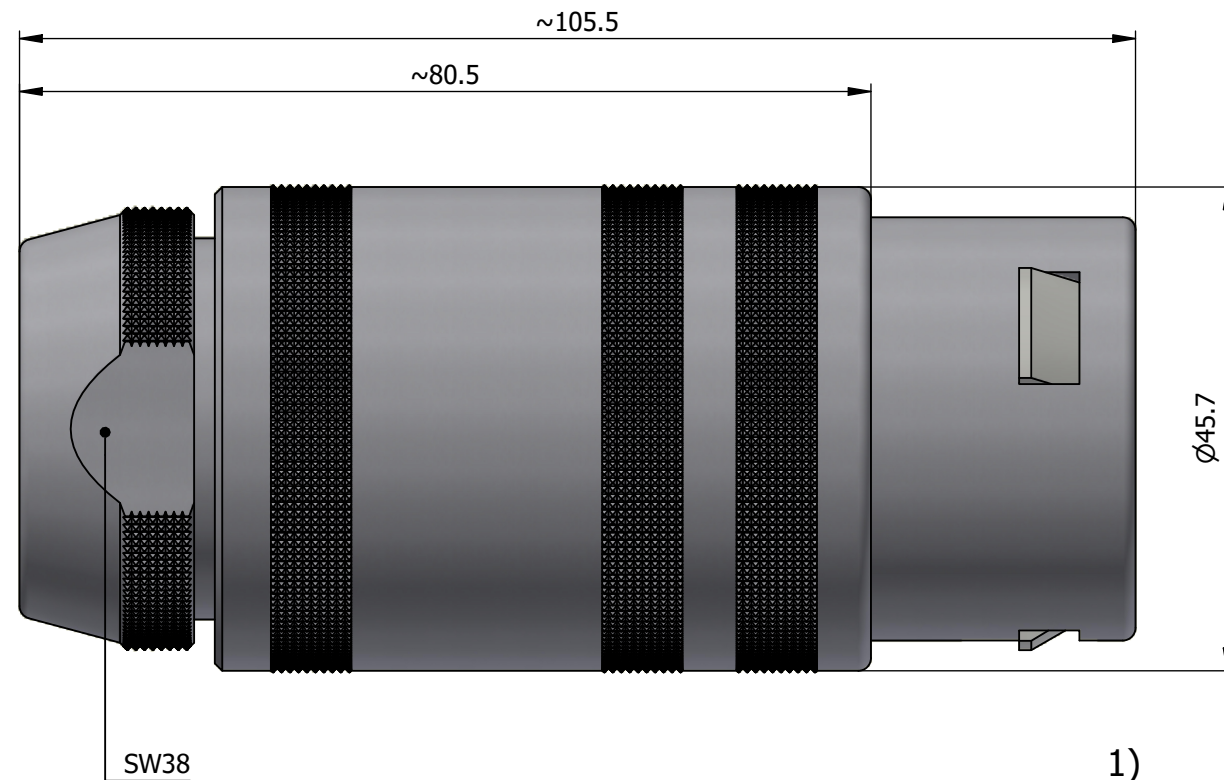

All dimensions are in millimeters (mm)

Alignment Key
Front View

Insert Configuration
Rear View

Note:

1) This picture is generic and for illustrative purposes only, and may show different keying, materials, colour, finish, and contact configuration. Minor shape or feature variations to actual item may be present.

All additional information are documented on the datasheet (See below link or QR Code)
www.lemo.com/pdf/FFA.6S.867.CLAC195.pdf

Model	Series	Insert Config.	Housing	Insulator	Contact	Collet Type	Cable Ø	Variant
FFA	6S	867	CLAC	195				