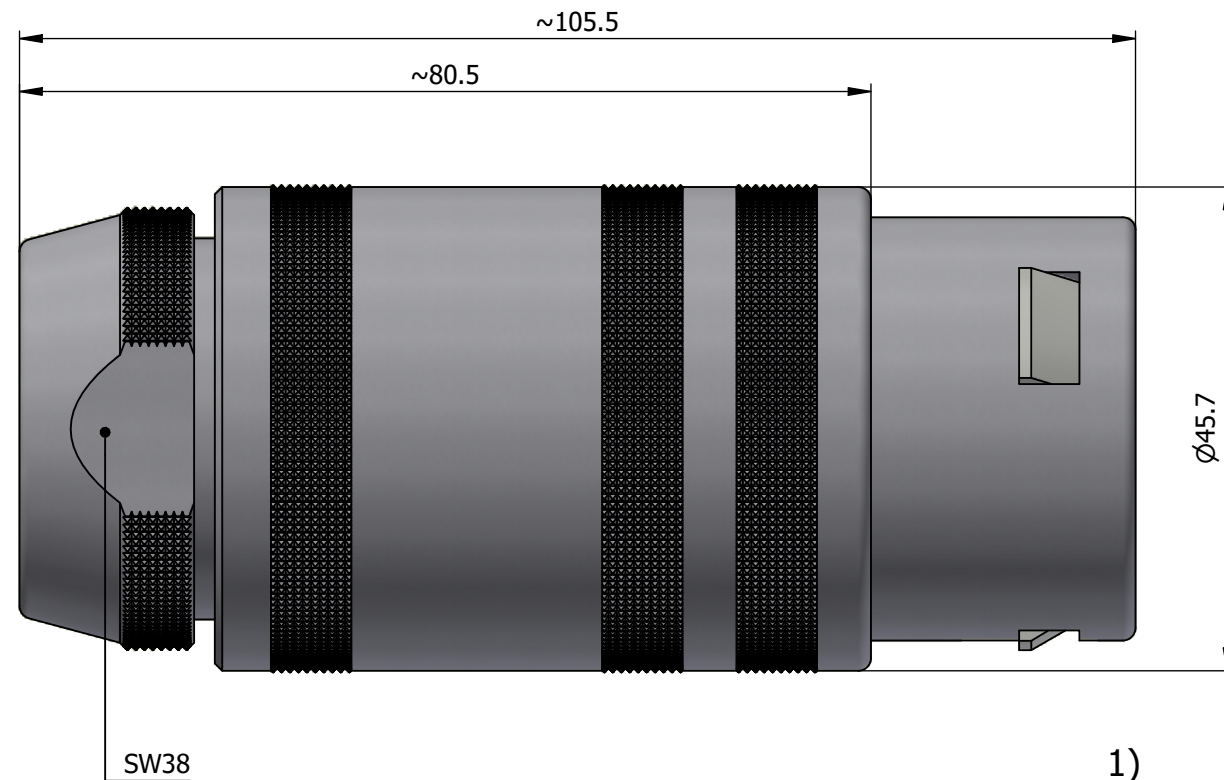

All dimensions are in millimeters (mm)

Alignment Key
Front View

Insert Configuration
Rear View

Note:

1) This picture is generic and for illustrative purposes only, and may show different keying, materials, colour, finish, and contact configuration. Minor shape or feature variations to actual item may be present.

All additional information are documented on the datasheet (See below link or QR Code)
www.lemo.com/pdf/FFA.6S.284.CLAC125.pdf

Model	Series	Insert Config.	Housing	Insulator	Contact	Collet Type	Cable Ø	Variant
FFA	6S	284						CLAC125

<p>Datasheet</p>	<p>Straight plug, cable collet</p> <p>Series 6S</p>		<p>Drawn 04.04.2024 MARI / MARI</p>
	<p>LEMO SA Chemin des Champs-Courbes 28 1024 Ecublens - SWITZERLAND</p>		<p>Checked 04.04.2024 OBAR</p>
	<p>Tel. (+41 21) 695 16 00 email : info@lemo.com www.lemo.com</p>		<p>Modified 00 04.04.2024 / MARI</p>
	<p>CD</p>		<p>DO NOT SCALE DRAWING</p>
<p>FFA.6S.284.CLAC125</p>			