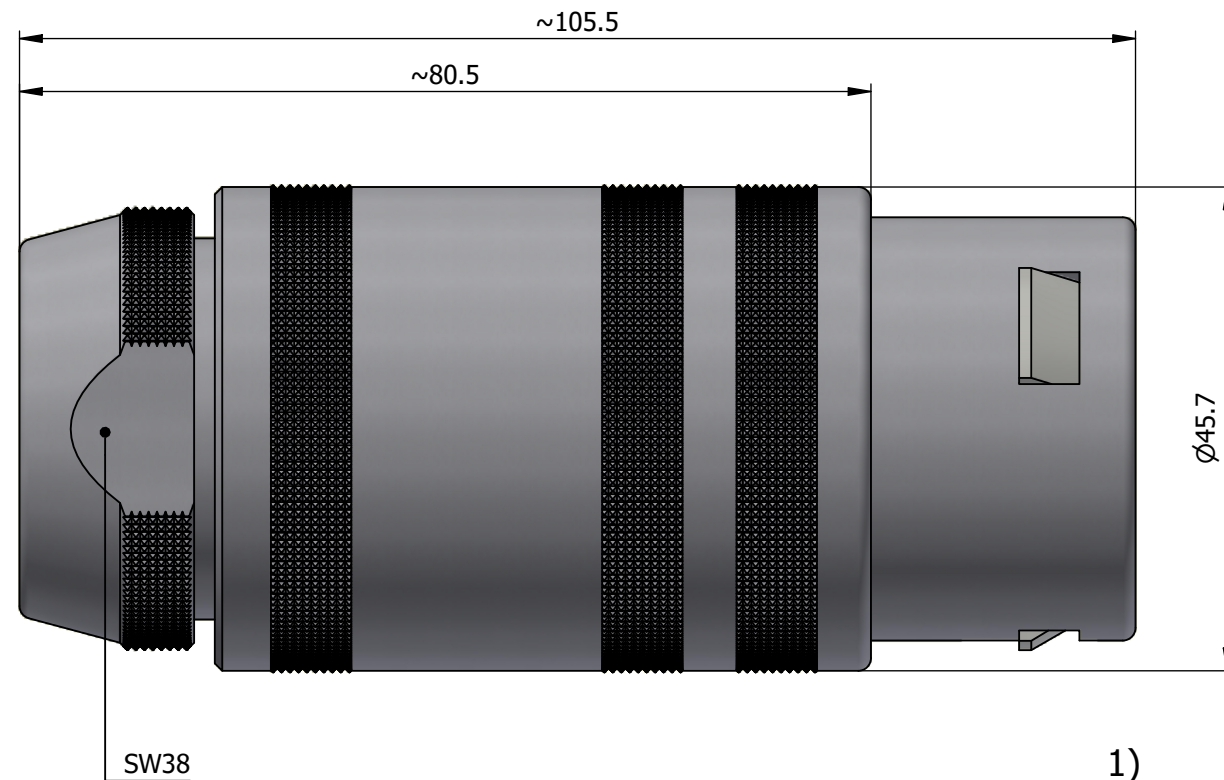

All dimensions are in millimeters (mm)

Alignment Key
Front View

Insert Configuration
Rear View

Note:

1) This picture is generic and for illustrative purposes only, and may show different keying, materials, colour, finish, and contact configuration. Minor shape or feature variations to actual item may be present.

All additional information are documented on the datasheet (See below link or QR Code)
www.lemo.com/pdf/FFA.6S.238.CLAC236.pdf

Model	Series	Insert Config.	Housing	Insulator	Contact	Collet Type	Cable Ø	Variant
FFA	6S	238						CLAC236