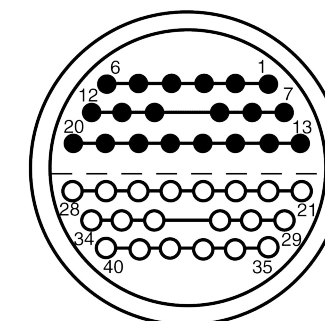

All dimensions are in millimeters (mm)

Alignment Key  
Front View

Insert Configuration  
Rear View

**Note:**

1) This picture is generic and for illustrative purposes only, and may show different keying, materials, colour, finish, and contact configuration. Minor shape or feature variations to actual item may be present.

All additional information are documented on the datasheet (See below link or QR Code)  
[www.lemo.com/pdf/FFA.5S.340.CLAC10.pdf](http://www.lemo.com/pdf/FFA.5S.340.CLAC10.pdf)

Model	Series	Insert Config.	Housing	Insulator	Contact	Collet Type	Cable Ø	Variant
FFA	5S	340				CLAC	10	