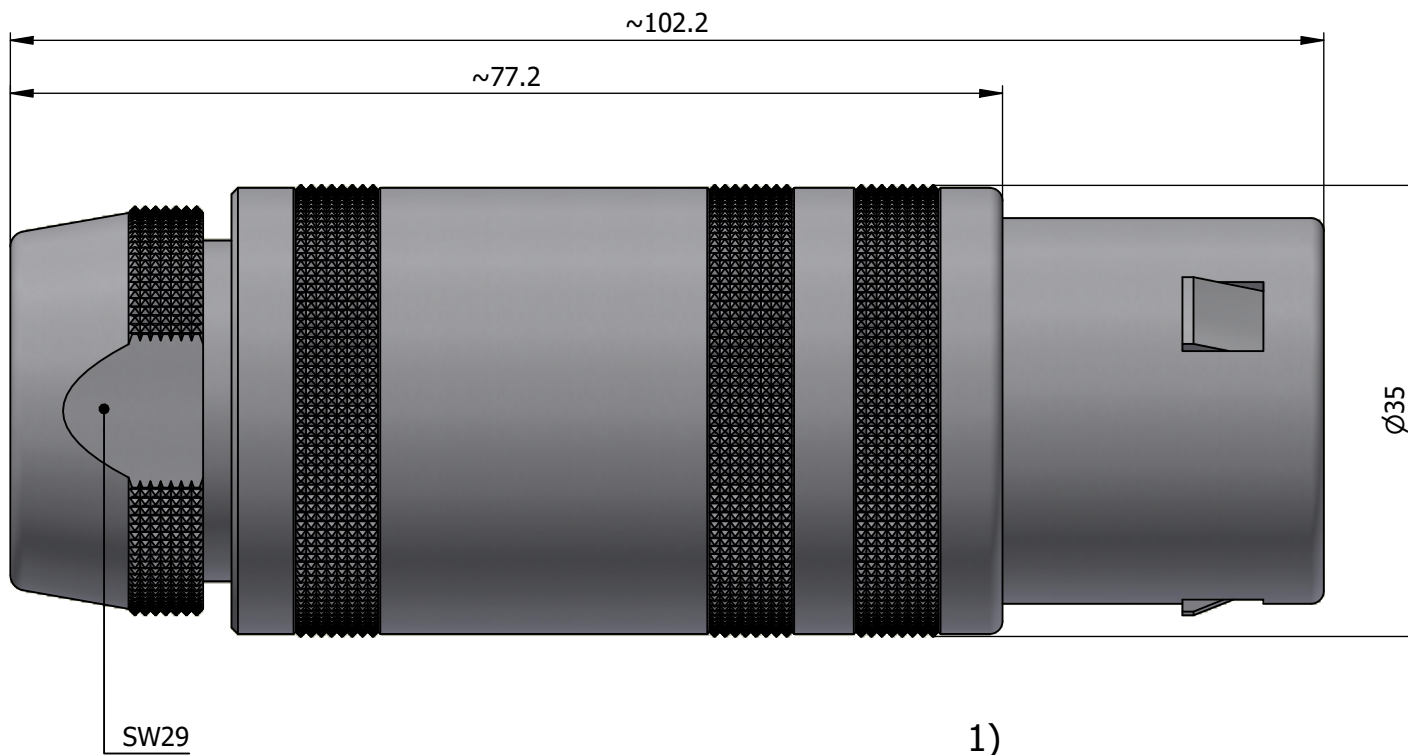

All dimensions are in millimeters (mm)

Alignment Key  
Front View

Insert Configuration  
Rear View

**Note:**

1) This picture is generic and for illustrative purposes only, and may show different keying, materials, colour, finish, and contact configuration. Minor shape or feature variations to actual item may be present.

All additional information are documented on the datasheet (See below link or QR Code)  
[www.lemo.com/pdf/FFA.5S.340.CLAC10.pdf](http://www.lemo.com/pdf/FFA.5S.340.CLAC10.pdf)

Model	Series	Insert Config.	Housing	Insulator	Contact	Collet Type	Cable Ø	Variant
FFA	5S	340				CLAC	10	