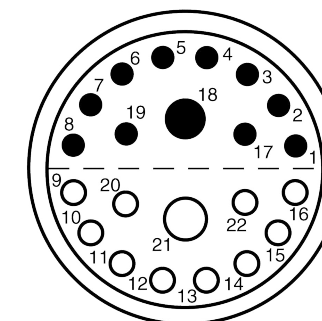

All dimensions are in millimeters (mm)

Alignment Key
Front View

Insert Configuration
Rear View

Note:

1) This picture is generic and for illustrative purposes only, and may show different keying, materials, colour, finish, and contact configuration. Minor shape or feature variations to actual item may be present.

All additional information are documented on the datasheet (See below link or QR Code)
www.lemo.com/pdf/FFA.5S.322.CLAC14.pdf

Model	Series	Insert Config.	Housing	Insulator	Contact	Collet Type	Cable Ø	Variant
FFA	5S	322				CLAC	14	

<p>Datasheet</p>	<p>Straight plug, cable collet</p> <p>Series 5S</p>		<p>Drawn</p> <p>08.08.2023</p> <p>MARI / MARI</p>
	<p>LEMO SA Chemin des Champs-Courbes 28 1024 Ecublens - SWITZERLAND</p>		<p>Checked</p> <p>08.08.2023</p> <p>OBAR</p>
	<p>Tel. (+41 21) 695 16 00 email : info@lemo.com www.lemo.com</p>		<p>Modified</p> <p>00</p> <p>08.08.2023 / MARI</p>
	<p>CD</p>		<p>DO NOT SCALE DRAWING</p>