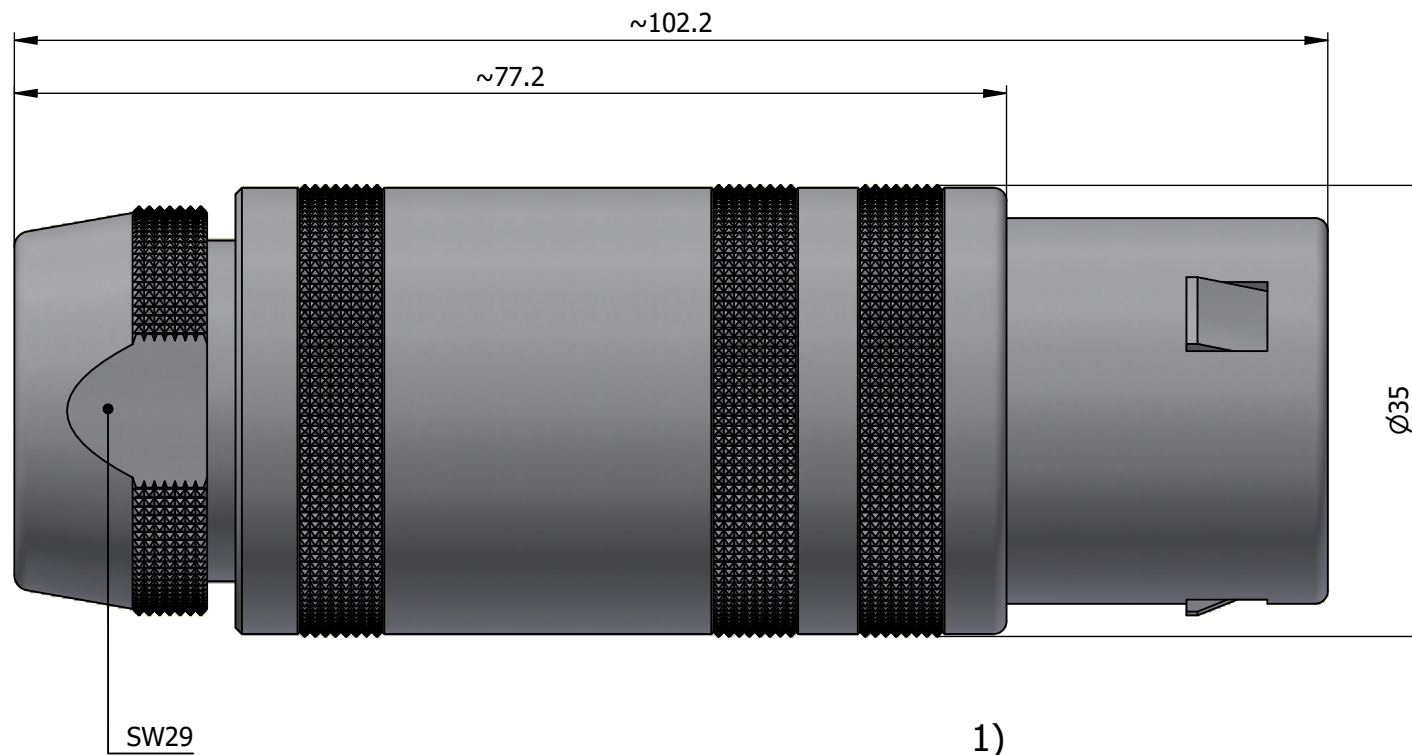

All dimensions are in millimeters (mm)

Alignment Key
Front View

Insert Configuration
Rear View

Note:

1) This picture is generic and for illustrative purposes only, and may show different keying, materials, colour, finish, and contact configuration. Minor shape or feature variations to actual item may be present.

All additional information are documented on the datasheet (See below link or QR Code)
www.lemo.com/pdf/FFA.5S.322.CLAC14.pdf

Model	Series	Insert Config.	Housing	Insulator	Contact	Collet Type	Cable Ø	Variant
FFA	5S	322				CLAC	14	

<p>Datasheet</p>	<p>Straight plug, cable collet</p> <p>Series 5S</p>		<p>Drawn</p> <p>08.08.2023</p> <p>MARI / MARI</p>
	<p>LEMO SA Chemin des Champs-Courbes 28 1024 Ecublens - SWITZERLAND</p>		<p>Checked</p> <p>08.08.2023</p> <p>OBAR</p>
	<p>Tel. (+41 21) 695 16 00 email : info@lemo.com www.lemo.com</p>		<p>Modified</p> <p>00</p> <p>08.08.2023 / MARI</p>
	<p>CD</p>		<p>DO NOT SCALE DRAWING</p>