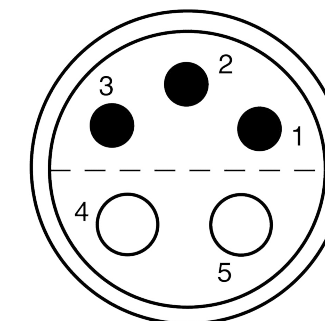

All dimensions are in millimeters (mm)

Alignment Key  
Front View

Insert Configuration  
Rear View

**Note:**

1) This picture is generic and for illustrative purposes only, and may show different keying, materials, colour, finish, and contact configuration. Minor shape or feature variations to actual item may be present.

All additional information are documented on the datasheet (See below link or QR Code)  
[www.lemo.com/pdf/FFA.5S.305.CLAC16.pdf](http://www.lemo.com/pdf/FFA.5S.305.CLAC16.pdf)

Model	Series	Insert Config.	Housing	Insulator	Contact	Collet Type	Cable Ø	Variant
FFA	5S	305				CLAC	16	

Datasheet

**Straight plug, cable collet**

Series 5S

LEMO SA  
 Chemin des Champs-Courbes 28  
 1024 Ecublens - SWITZERLAND

Tel. (+41 21) 695 16 00  
 email : info@lemo.com  
 www.lemo.com

CD

Drawn	08.08.2023	MARI / MARI
Checked	08.08.2023	OBAR
Modified	00	08.08.2023 / MARI
DO NOT SCALE DRAWING		