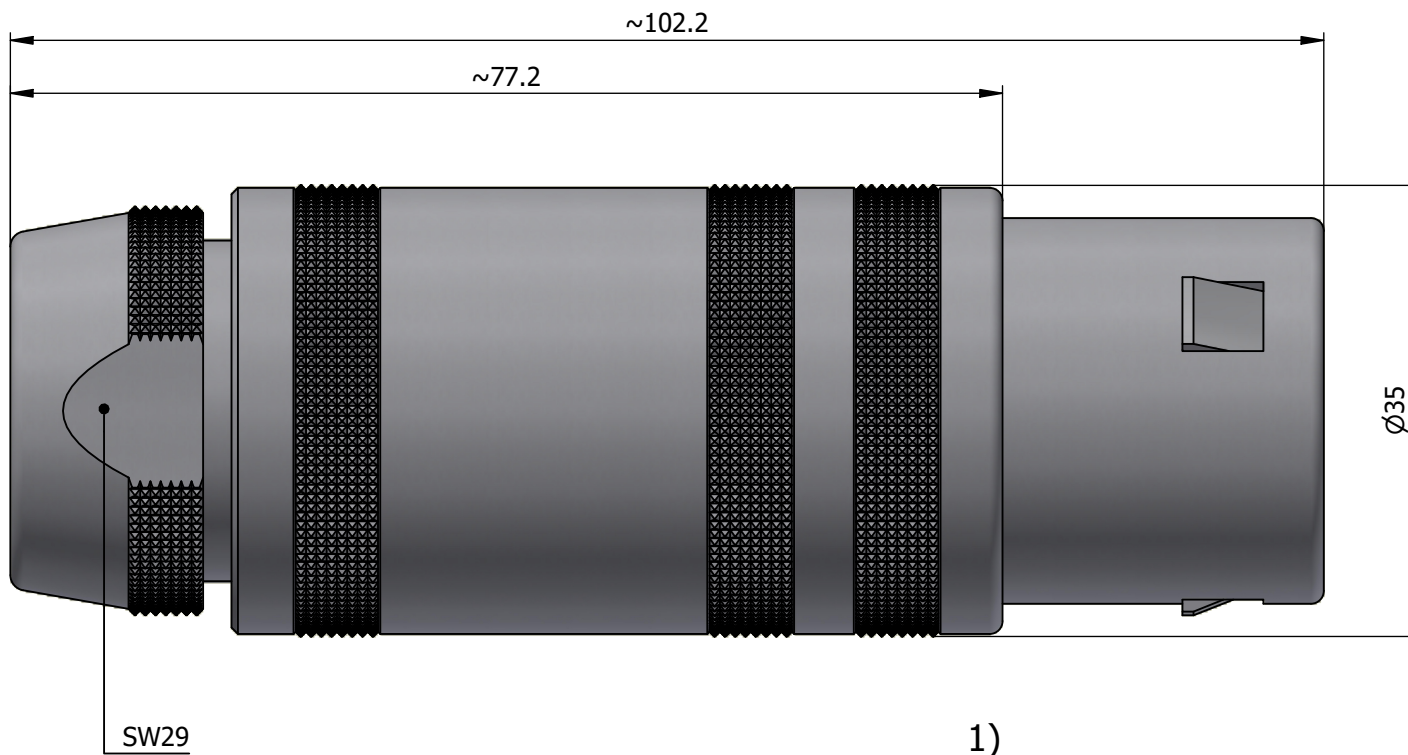

All dimensions are in millimeters (mm)

Alignment Key  
Front View

Insert Configuration  
Rear View

**Note:**

1) This picture is generic and for illustrative purposes only, and may show different keying, materials, colour, finish, and contact configuration. Minor shape or feature variations to actual item may be present.

All additional information are documented on the datasheet (See below link or QR Code)  
[www.lemo.com/pdf/FFA.5S.305.CLAC16.pdf](http://www.lemo.com/pdf/FFA.5S.305.CLAC16.pdf)

Model	Series	Insert Config.	Housing	Insulator	Contact	Collet Type	Cable Ø	Variant
FFA	5S	305				CLAC	16	