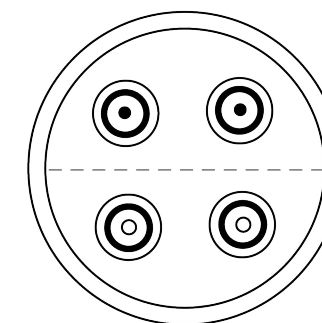

All dimensions are in millimeters (mm)

Alignment Key
Front View

Insert Configuration
Rear View

Note:

1) This picture is generic and for illustrative purposes only, and may show different keying, materials, colour, finish, and contact configuration. Minor shape or feature variations to actual item may be present.

All additional information are documented on the datasheet (See below link or QR Code)
www.lemo.com/pdf/FFA.5E.234.CTAC143.pdf

Model	Series	Insert Config.	Housing	Insulator	Contact	Collet Type	Cable \varnothing	Variant
FFA	5E	234				CTAC	143	