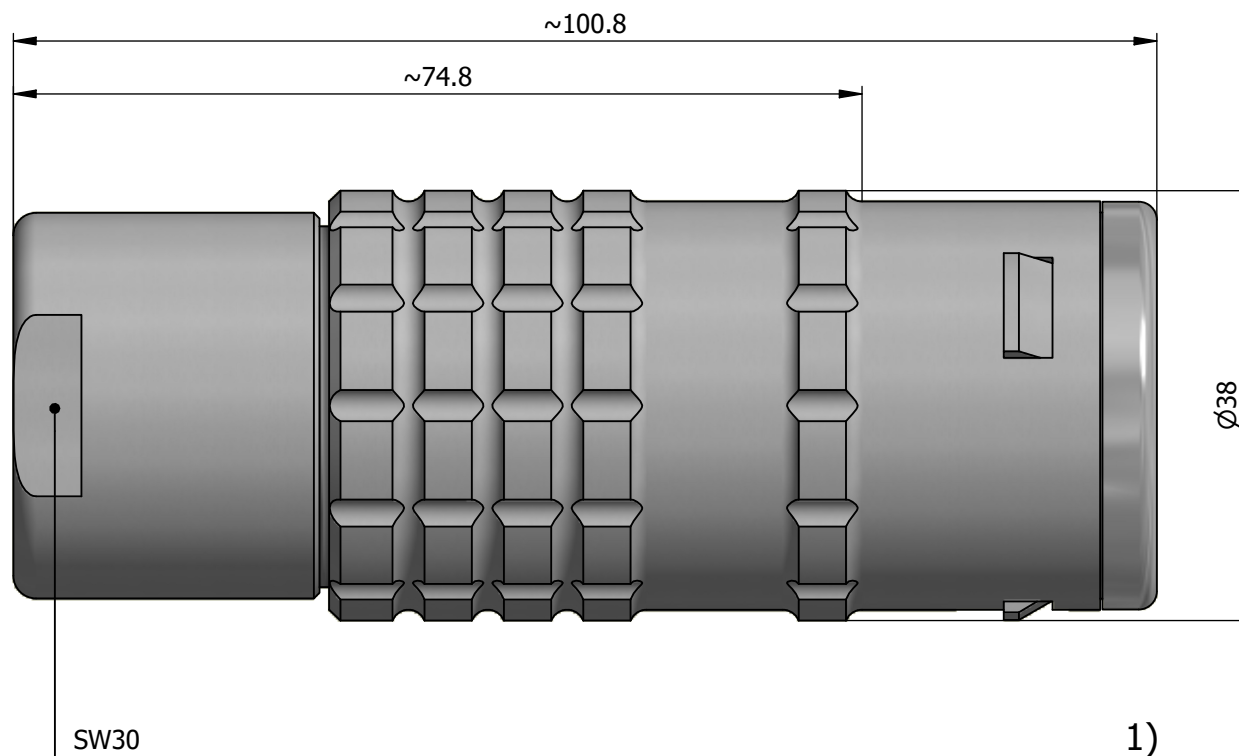

All dimensions are in millimeters (mm)

Alignment Key
Front View

Insert Configuration
Rear View

Note:

1) This picture is generic and for illustrative purposes only, and may show different keying, materials, colour, finish, and contact configuration. Minor shape or feature variations to actual item may be present.

All additional information are documented on the datasheet (See below link or QR Code)
www.lemo.com/pdf/FFA.5E.234.CTAC143.pdf

Model	Series	Insert Config.	Housing	Insulator	Contact	Collet Type	Cable \varnothing	Variant
FFA	5E	234				CTAC	143	

<p>Datasheet</p>	<p>Straight plug, cable collet</p> <p>Series 5E</p>		<p>Drawn</p> <p>11.11.2024</p> <p>MARI / MARI</p>
	<p>LEMO SA Chemin des Champs-Courbes 28 1024 Ecublens - SWITZERLAND</p>		<p>Checked</p> <p>11.11.2024</p> <p>OBAR</p>
	<p>Tel. (+41 21) 695 16 00 email : info@lemo.com www.lemo.com</p>		<p>Modified</p> <p>00</p> <p>11.11.2024 / MARI</p>
	<p>CD</p>		<p>DO NOT SCALE DRAWING</p>