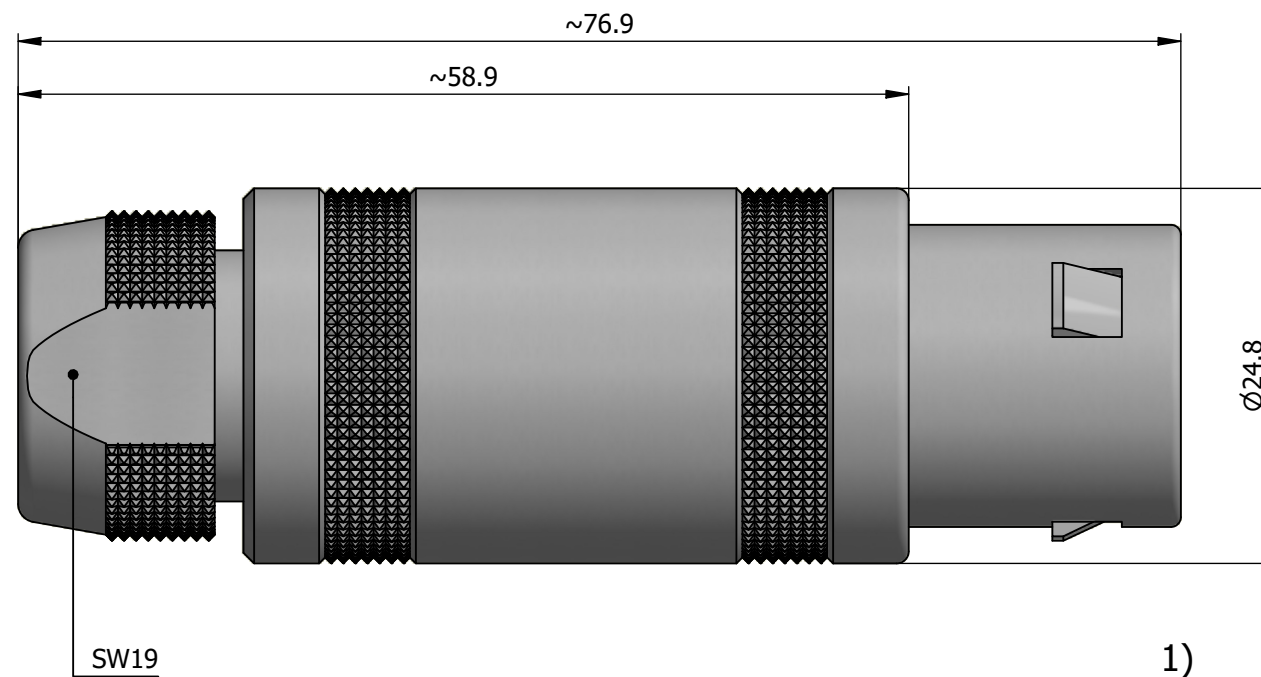

All dimensions are in millimeters (mm)

Alignment Key
Front View

Insert Configuration
Rear View

Note:

1) This picture is generic and for illustrative purposes only, and may show different keying, materials, colour, finish, and contact configuration. Minor shape or feature variations to actual item may be present.

All additional information are documented on the datasheet (See below link or QR Code)
www.lemo.com/pdf/FFA.4S.675.CTAC12.pdf

Model	Series	Insert Config.	Housing	Insulator	Contact	Collet Type	Cable Ø	Variant
FFA	4S	675				CTAC	12	