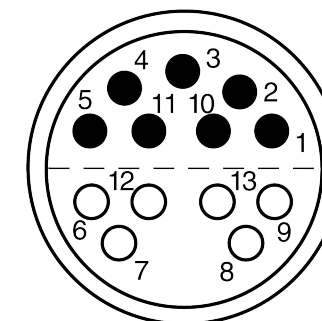

All dimensions are in millimeters (mm)

Alignment Key
Front View

Insert Configuration
Rear View

Note:

1) This picture is generic and for illustrative purposes only, and may show different keying, materials, colour, finish, and contact configuration. Minor shape or feature variations to actual item may be present.

All additional information are documented on the datasheet (See below link or QR Code)
www.lemo.com/pdf/FFA.4S.313.CLAC10.pdf

Model	Series	Insert Config.	Housing	Insulator	Contact	Collet Type	Cable Ø	Variant
FFA	4S	313				CLAC	10	