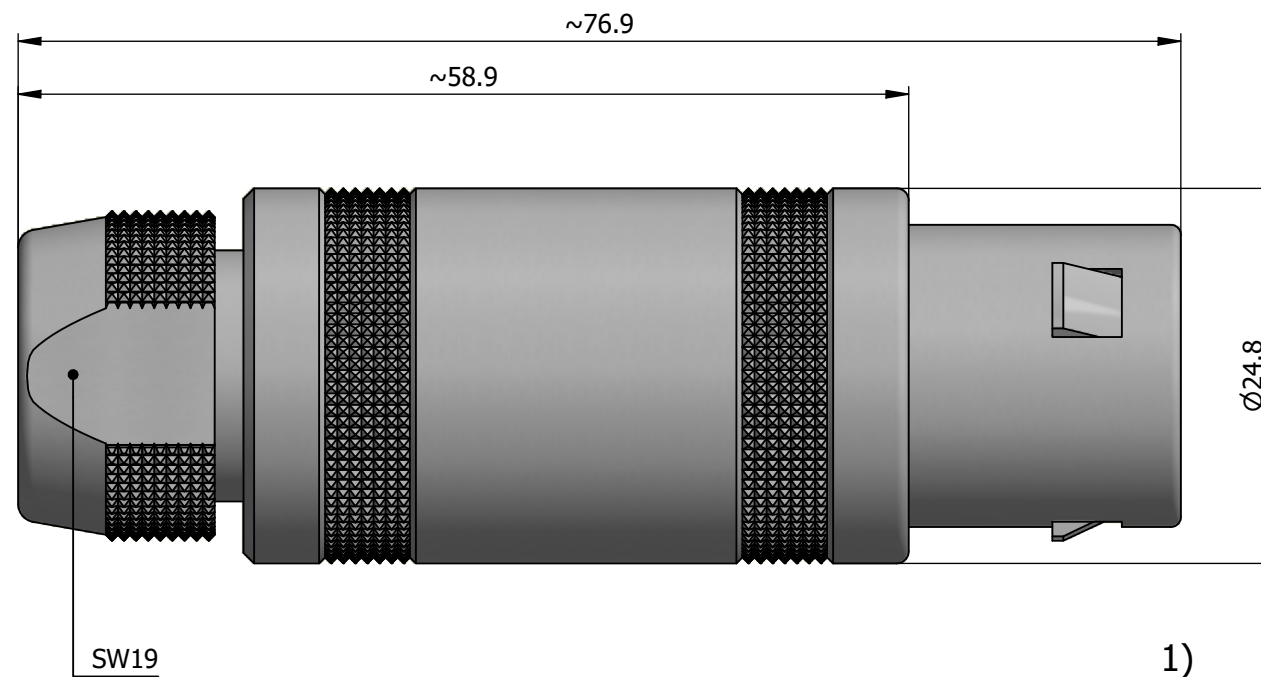

All dimensions are in millimeters (mm)

Alignment Key
Front View

Insert Configuration
Rear View

Note:

1) This picture is generic and for illustrative purposes only, and may show different keying, materials, colour, finish, and contact configuration. Minor shape or feature variations to actual item may be present.

All additional information are documented on the datasheet (See below link or QR Code)
www.lemo.com/pdf/FFA.4S.313.CLAC10.pdf

Model	Series	Insert Config.	Housing	Insulator	Contact	Collet Type	Cable Ø	Variant
FFA	4S	313				CLAC	10	