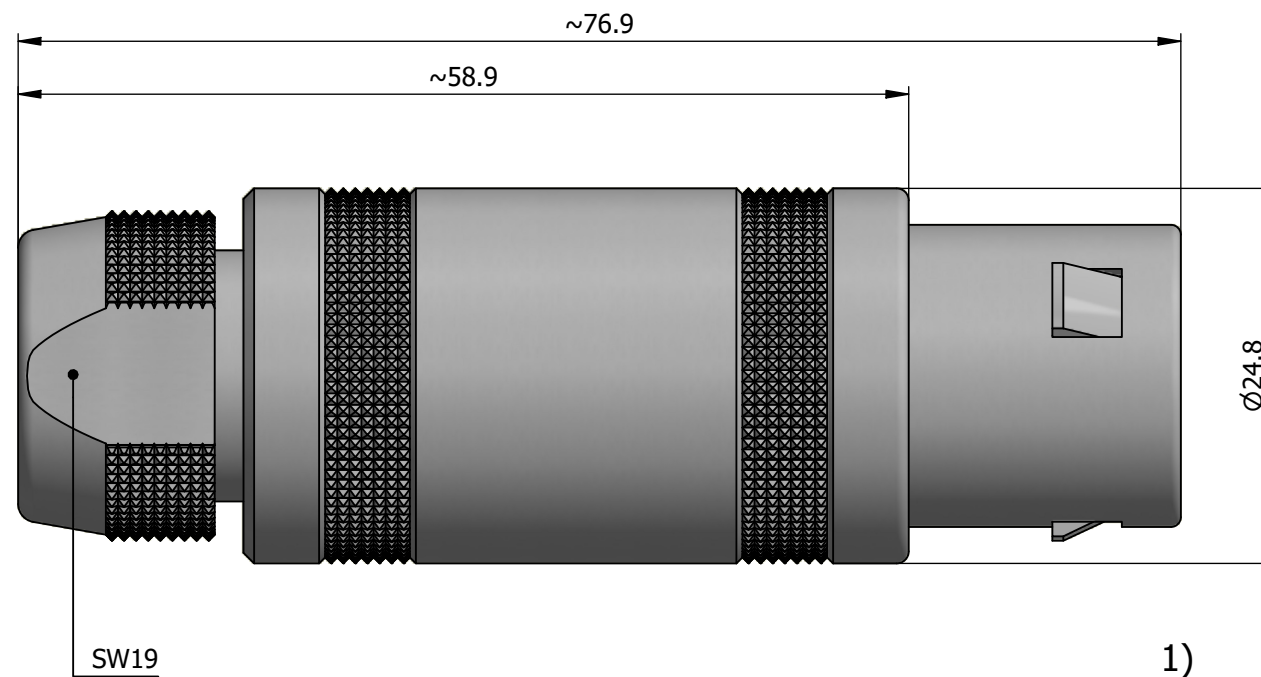

All dimensions are in millimeters (mm)

Alignment Key
Front View

Insert Configuration
Rear View

Note:

1) This picture is generic and for illustrative purposes only, and may show different keying, materials, colour, finish, and contact configuration. Minor shape or feature variations to actual item may be present.

All additional information are documented on the datasheet (See below link or QR Code)
www.lemo.com/pdf/FFA.4S.202.CLAC522.pdf

Model	Series	Insert Config.	Housing	Insulator	Contact	Collet Type	Cable Ø	Variant
FFA	4S	202	CLAC	522				