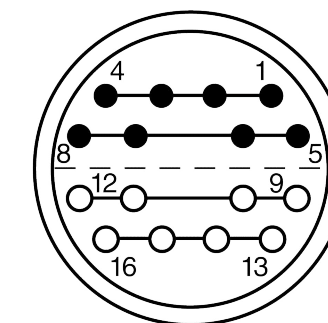

All dimensions are in millimeters (mm)

Alignment Key
Front View

Insert Configuration
Rear View

Note:

1) This picture is generic and for illustrative purposes only, and may show different keying, materials, colour, finish, and contact configuration. Minor shape or feature variations to actual item may be present.

All additional information are documented on the datasheet (See below link or QR Code)
www.lemo.com/pdf/FFA.3S.316.CLAC87.pdf

Model	Series	Insert Config.	Housing	Insulator	Contact	Collet Type	Cable Ø	Variant
FFA	3S	316						CLAC87

<p>Datasheet</p>	<p>Straight plug, cable collet</p> <p>Series 3S</p>		<p>Drawn 09.06.2022 MARI / MARI</p>
	<p>LEMO SA Chemin des Champs-Courbes 28 1024 Ecublens - SWITZERLAND</p>		<p>Checked 09.06.2022 OBAR</p>
	<p>Tel. (+41 21) 695 16 00 email : info@lemo.com www.lemo.com</p>		<p>Modified 00 09.06.2022 / MARI</p>
	<p>CD</p>		<p>DO NOT SCALE DRAWING</p>
<p>FFA.3S.316.CLAC87</p>			