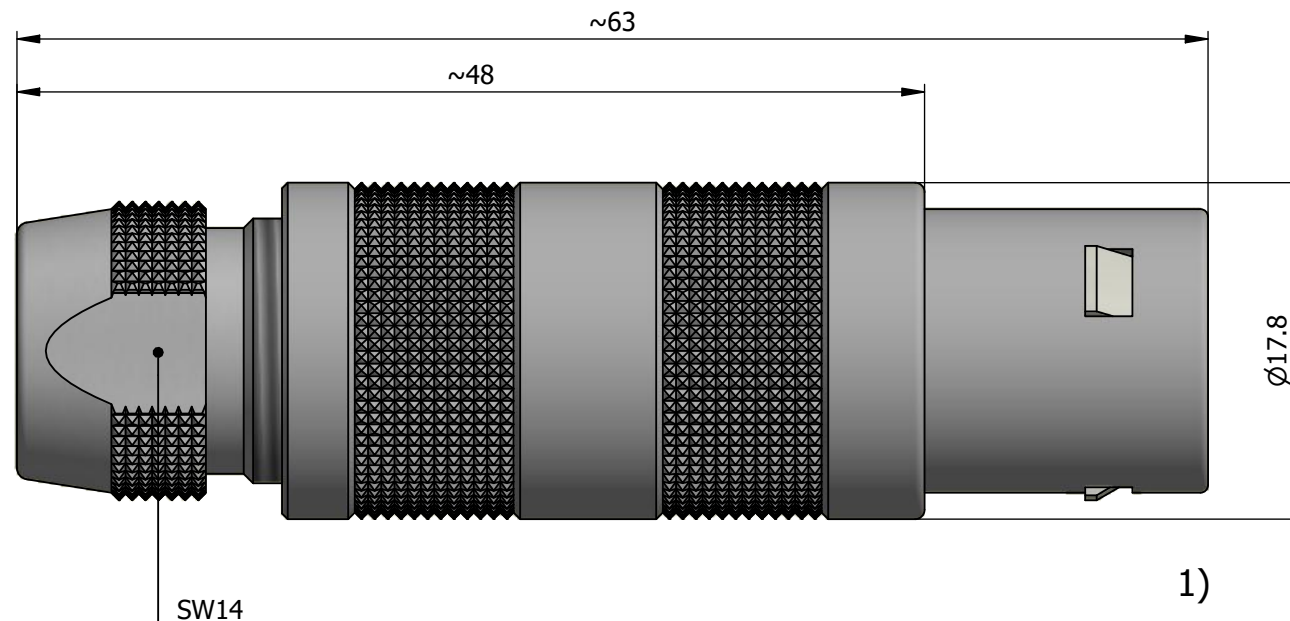

All dimensions are in millimeters (mm)

Alignment Key
Front View

Insert Configuration
Rear View

Note:

1) This picture is generic and for illustrative purposes only, and may show different keying, materials, colour, finish, and contact configuration. Minor shape or feature variations to actual item may be present.

All additional information are documented on the datasheet (See below link or QR Code)
www.lemo.com/pdf/FFA.3S.316.CLAC87.pdf

Model	Series	Insert Config.	Housing	Insulator	Contact	Collet Type	Cable Ø	Variant
FFA	3S	316						CLAC87

<p>Datasheet</p>	<p>Straight plug, cable collet</p> <p>Series 3S</p>		<p>Drawn 09.06.2022 MARI / MARI</p>
	<p>LEMO SA Chemin des Champs-Courbes 28 1024 Ecublens - SWITZERLAND</p>		<p>Checked 09.06.2022 OBAR</p>
	<p>Tel. (+41 21) 695 16 00 email : info@lemo.com www.lemo.com</p>		<p>Modified 00 09.06.2022 / MARI</p>
	<p>CD</p>		<p>DO NOT SCALE DRAWING</p>
<p>FFA.3S.316.CLAC87</p>			