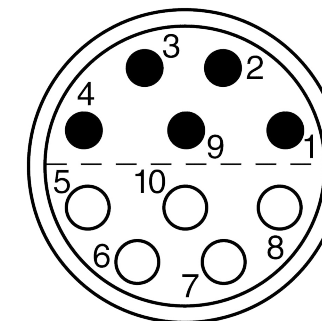

All dimensions are in millimeters (mm)

Alignment Key  
Front View

Insert Configuration  
Rear View

**Note:**

1) This picture is generic and for illustrative purposes only, and may show different keying, materials, colour, finish, and contact configuration. Minor shape or feature variations to actual item may be present.

All additional information are documented on the datasheet (See below link or QR Code)  
[www.lemo.com/pdf/FFA.3S.310.CLAC11.pdf](http://www.lemo.com/pdf/FFA.3S.310.CLAC11.pdf)

Model	Series	Insert Config.	Housing	Insulator	Contact	Collet Type	Cable Ø	Variant
FFA	3S	310				CLAC	11	