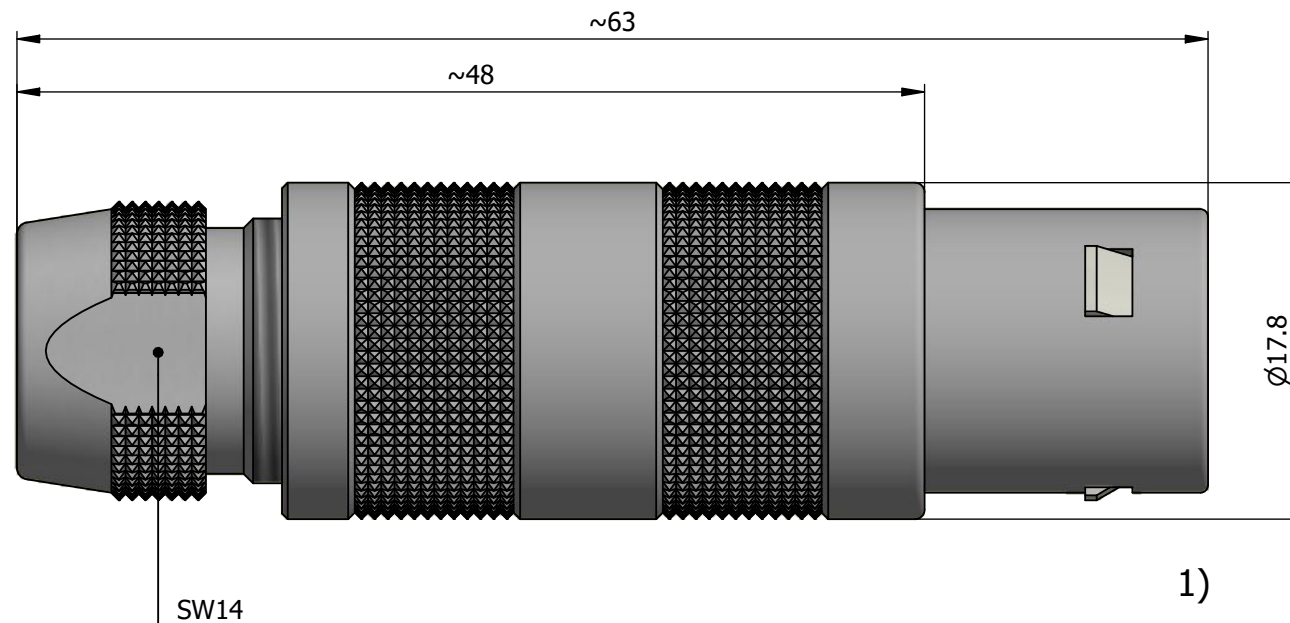

All dimensions are in millimeters (mm)

Alignment Key  
Front View

Insert Configuration  
Rear View

**Note:**

1) This picture is generic and for illustrative purposes only, and may show different keying, materials, colour, finish, and contact configuration. Minor shape or feature variations to actual item may be present.

All additional information are documented on the datasheet (See below link or QR Code)  
[www.lemo.com/pdf/FFA.3S.310.CLAC11.pdf](http://www.lemo.com/pdf/FFA.3S.310.CLAC11.pdf)

Model	Series	Insert Config.	Housing	Insulator	Contact	Collet Type	Cable Ø	Variant
FFA	3S	310				CLAC	11	