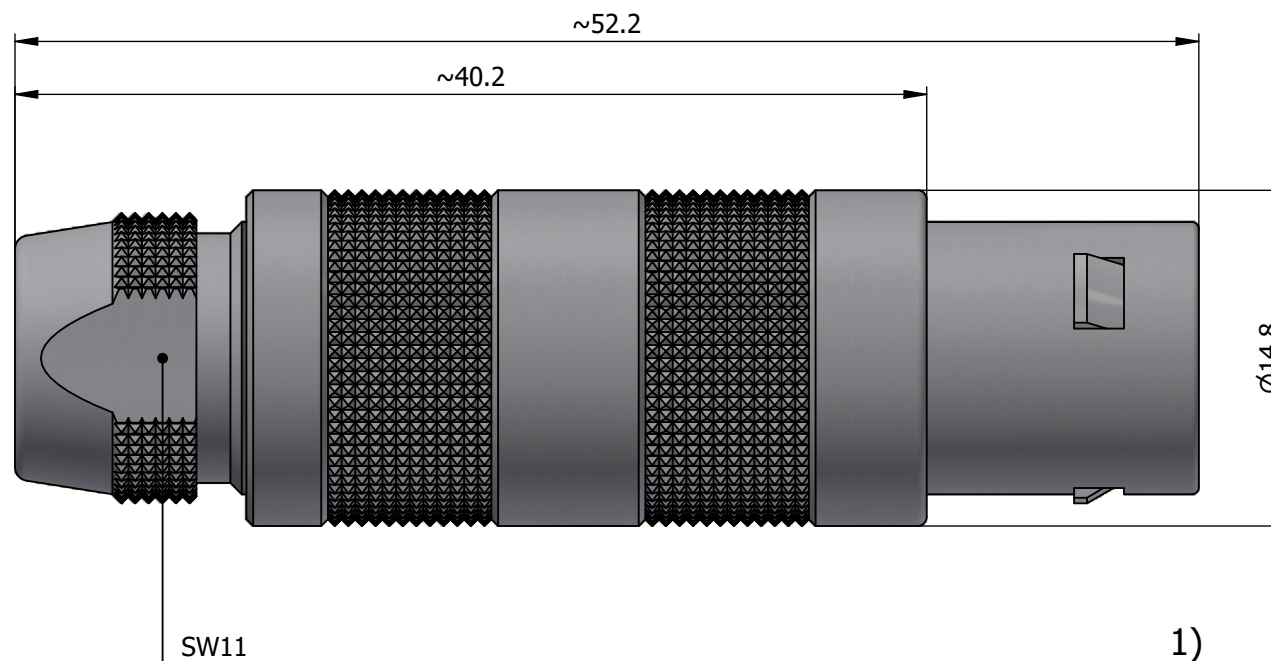

All dimensions are in millimeters (mm)

Alignment Key
Front View

Insert Configuration
Rear View

Contact 1, 3, 5: Chromel (+)
Contact 2, 4, 6: Alumel (-)

Note:

1) This picture is generic and for illustrative purposes only, and may show different keying, materials, colour, finish, and contact configuration. Minor shape or feature variations to actual item may be present.

All additional information are documented on the datasheet (See below link or QR Code)
www.lemo.com/pdf/FFA.2S.903.CLKC27.pdf

Model	Series	Insert Config.	Housing	Insulator	Contact	Collet Type	Cable Ø	Variant
FFA	2S	903	CL	K	C	27		