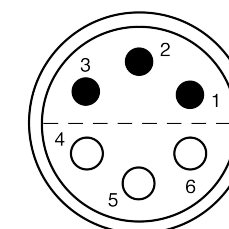

All dimensions are in millimeters (mm)

Alignment Key
Front View

Insert Configuration
Rear View

Contact 1, 3, 5: Chromel (+)
Contact 2, 4, 6: Alumel (-)

Note:

1) This picture is generic and for illustrative purposes only, and may show different keying, materials, colour, finish, and contact configuration. Minor shape or feature variations to actual item may be present.

All additional information are documented on the datasheet (See below link or QR Code)
www.lemo.com/pdf/FFA.2S.903.CLKC27.pdf

Model	Series	Insert Config.	Housing	Insulator	Contact	Collet Type	Cable Ø	Variant
FFA	2S	903	CL	K	C	27		